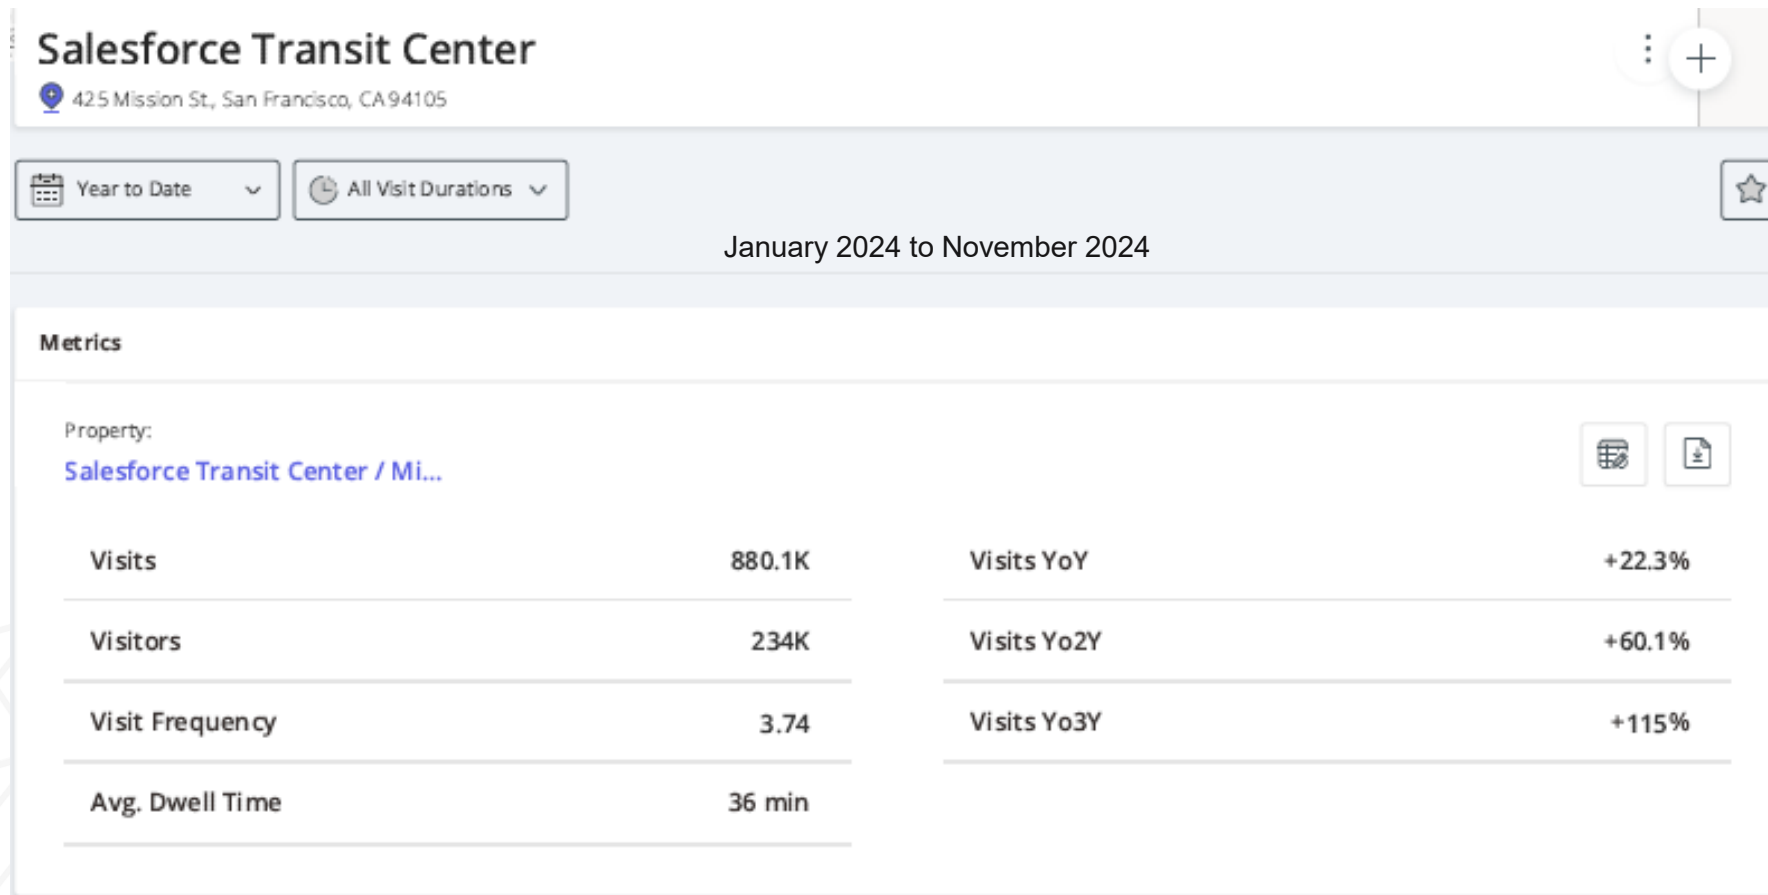

Facility Operations Update

TJPA Board
December 12, 2024

Program Highlights

- **500+ Attendees at Holiday Lighting**

- **700+ Attendees at Wreath Making Party**

onsite dental

5
FULTON
016 00 - Calverton

5R
FULTON RAPID
016 00 - Ocean Beach

DO NOT
ENTER

Return to Work & Ridership

Return to Work & Ridership

- **Year over Year (YoY) increase: 22%**
- **Peak Workday Daily Visits hitting 150k**
- **Over 880,000 visits in 2024, and on track to exceed 1 million by year end.**

Return to Work & Ridership

AC Transit Ridership @ Salesforce Transit Center

- **Modest 13% increase YoY.**
- **2024 average is 29% of pre-pandemic levels (16k vs. 4,600)**

Year	Ridership
2019 Average	16,273
2020 Average	4,763
2021 Average	1,945
2022 Average	3,201
2023 Average	3,865
2024 Average	4,379