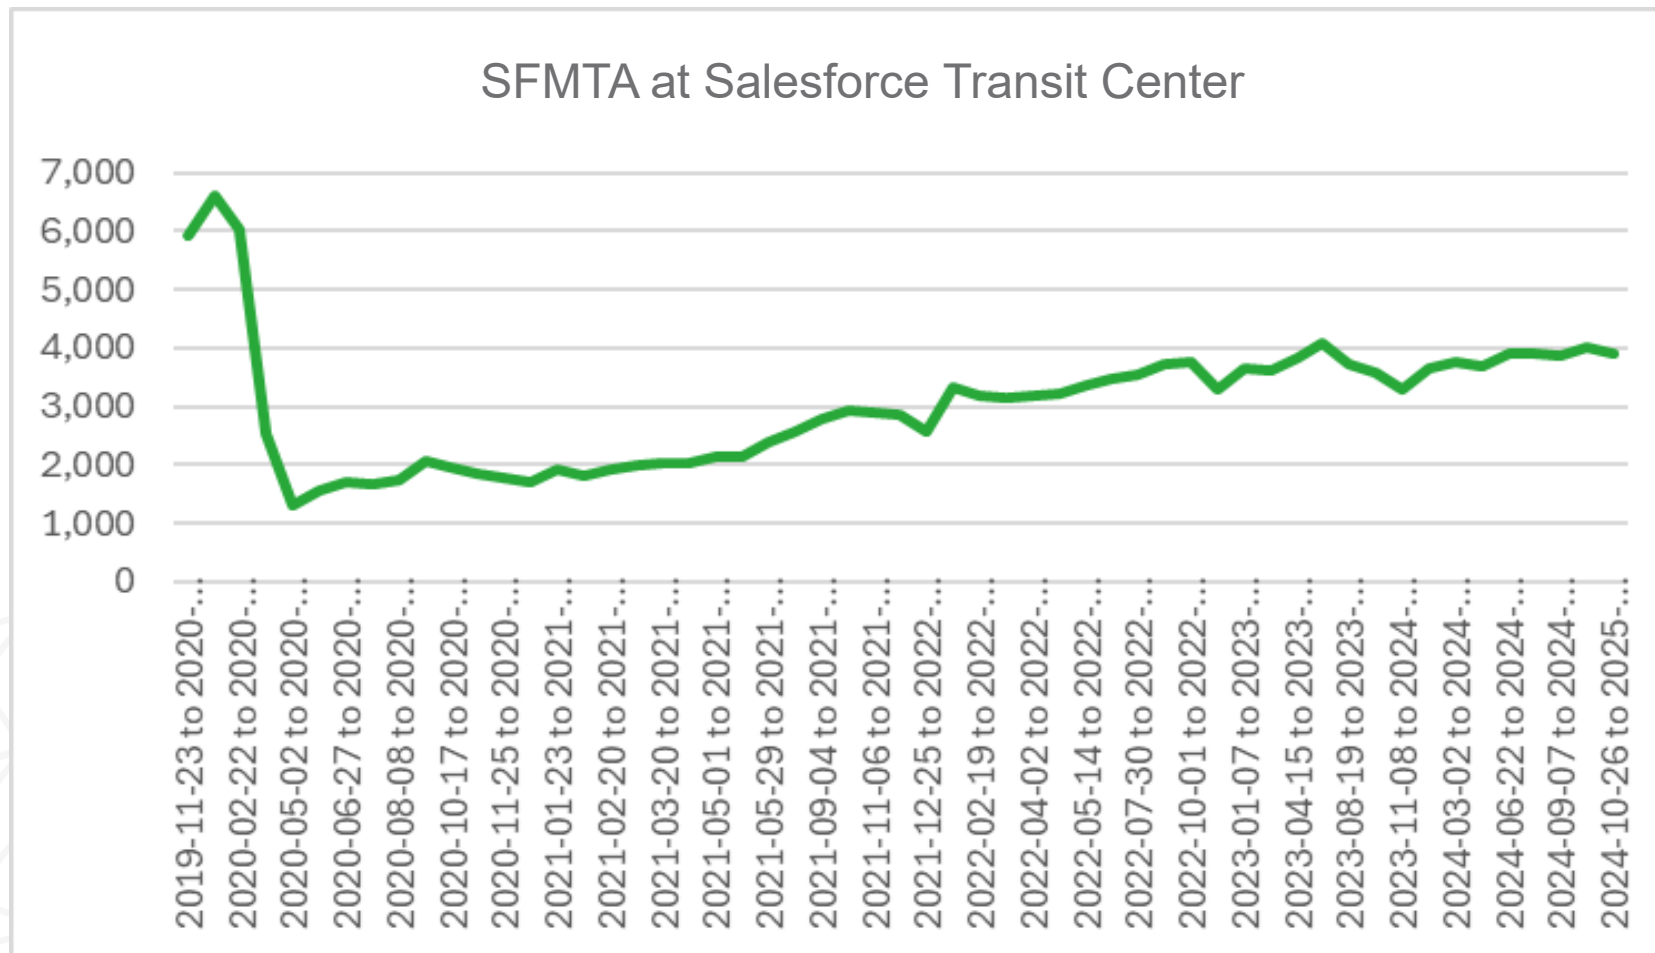

Return to Work & Ridership

- **13% increase YoY.**
- **2024 average is 63% of pre-pandemic levels**