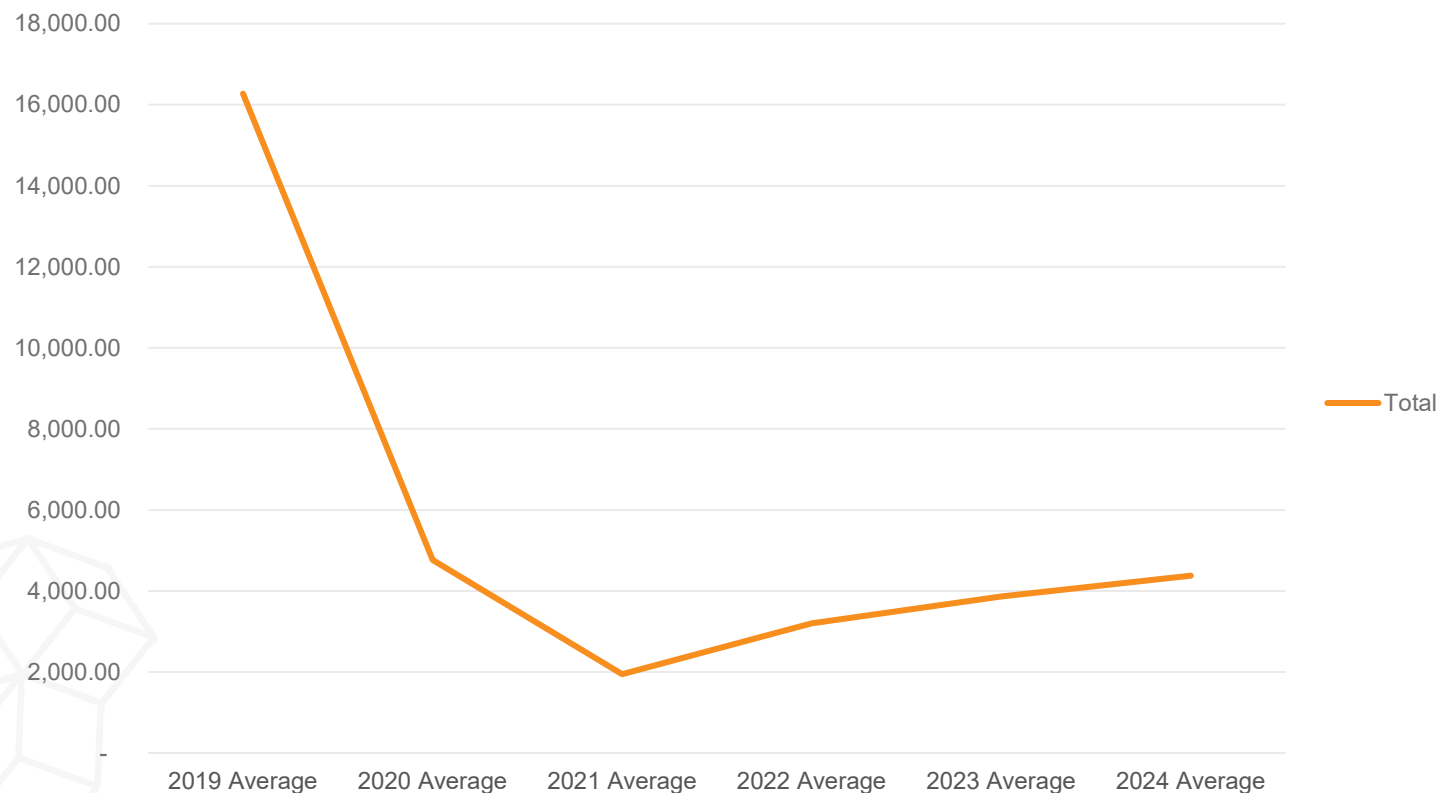

DO NOT
ENTER

Return to Work & Ridership

Return to Work & Ridership

- **Year over Year (YoY) increase: 22%**
- **Peak Workday Daily Visits hitting 150k**
- **Over 880,000 visits in 2024, and on track to exceed 1 million by year end.**

Return to Work & Ridership

AC Transit Ridership @ Salesforce Transit Center

- **Modest 13% increase YoY.**
- **2024 average is 29% of pre-pandemic levels (16k vs. 4,600)**

Year	Ridership
2019 Average	16,273
2020 Average	4,763
2021 Average	1,945
2022 Average	3,201
2023 Average	3,865
2024 Average	4,379