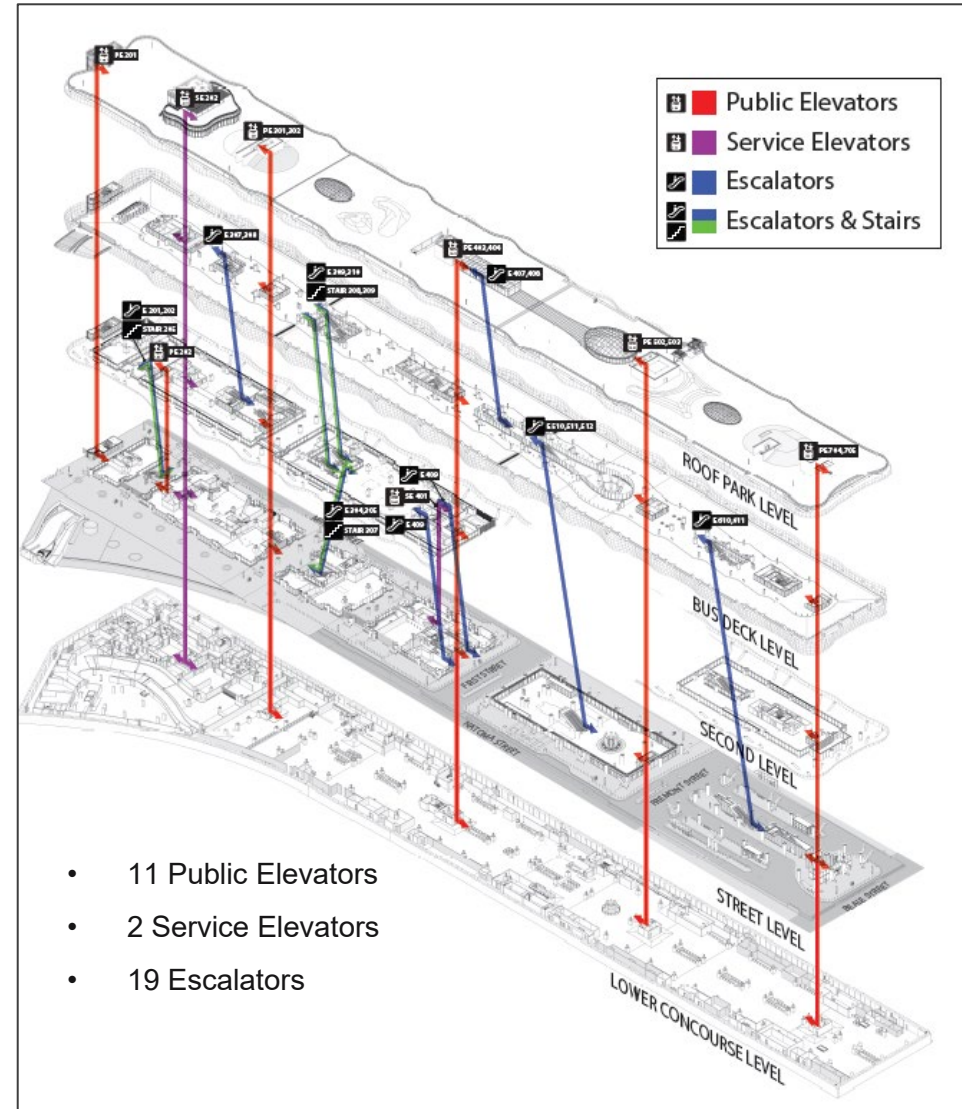

Return to Work & Ridership

- **13% increase YoY.**
- **2024 average is 63% of pre-pandemic levels**

Construction & Leasing Updates

Vertical Conveyances

- Elevators are to "ding" upon arriving at a floor.
- As you travel between floors, the elevator announces the floor.
- Elevators are regularly inspected every month and after service calls.
- An elevator audit was recently conducted, and while most announcements were working properly, one required adjustment.
- At times, audible alerts may reset when an elevator goes into fault mode. Elevator technicians will ensure audio alerts are adequately functioning before an elevator is put back into service.

Coming Soon

Barebottle in Grand Hall (Spring 2025)

Dim Baos & Juice Bar (2025)

Current Projects

Barebottle Pergola (Spring 2025)

P-01 Rooftop Event Space (Summer 2025)

Modi Italian-Mexican

Open daily (11 am – 8 pm) except Sundays
Located at 88 Natoma Street

- **Grand Opening on November 21, 2024**

- **Birria Lasagna**

Now Open!

Barebottle Brewing Company

Care Essentials by Kaiser Permanente

Charleys Philly Steaks

FITNESS SF

Happy Lemon