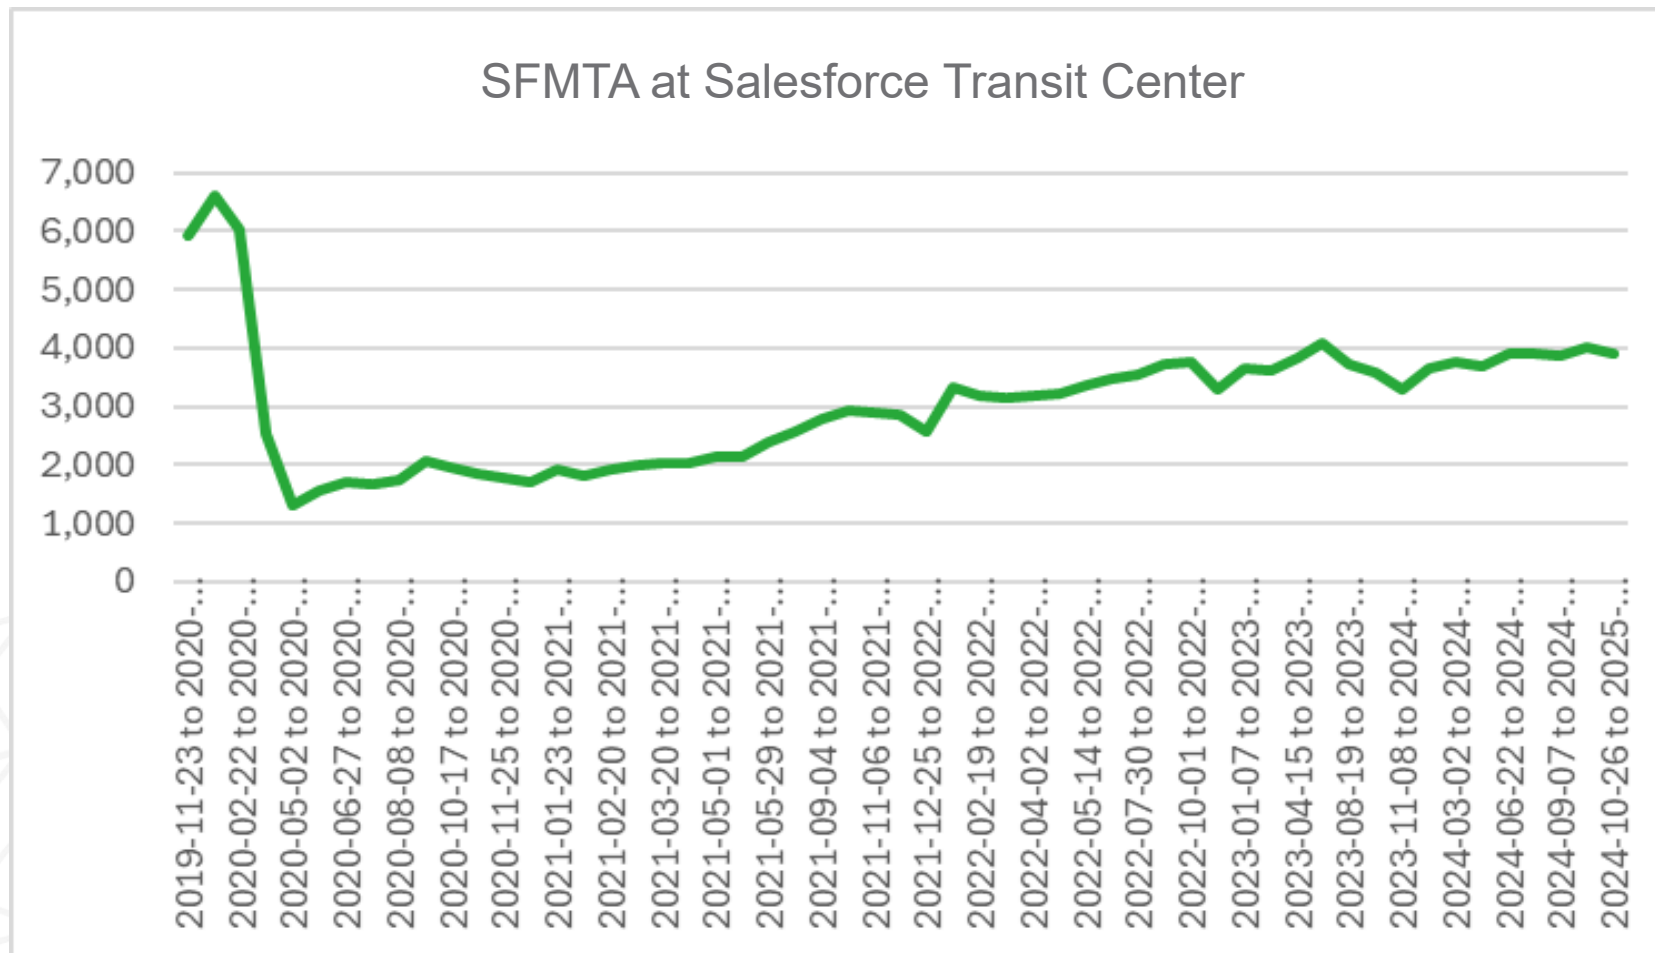

Return to Work & Ridership

- **13% increase YoY.**
- **2024 average is 63% of pre-pandemic levels**