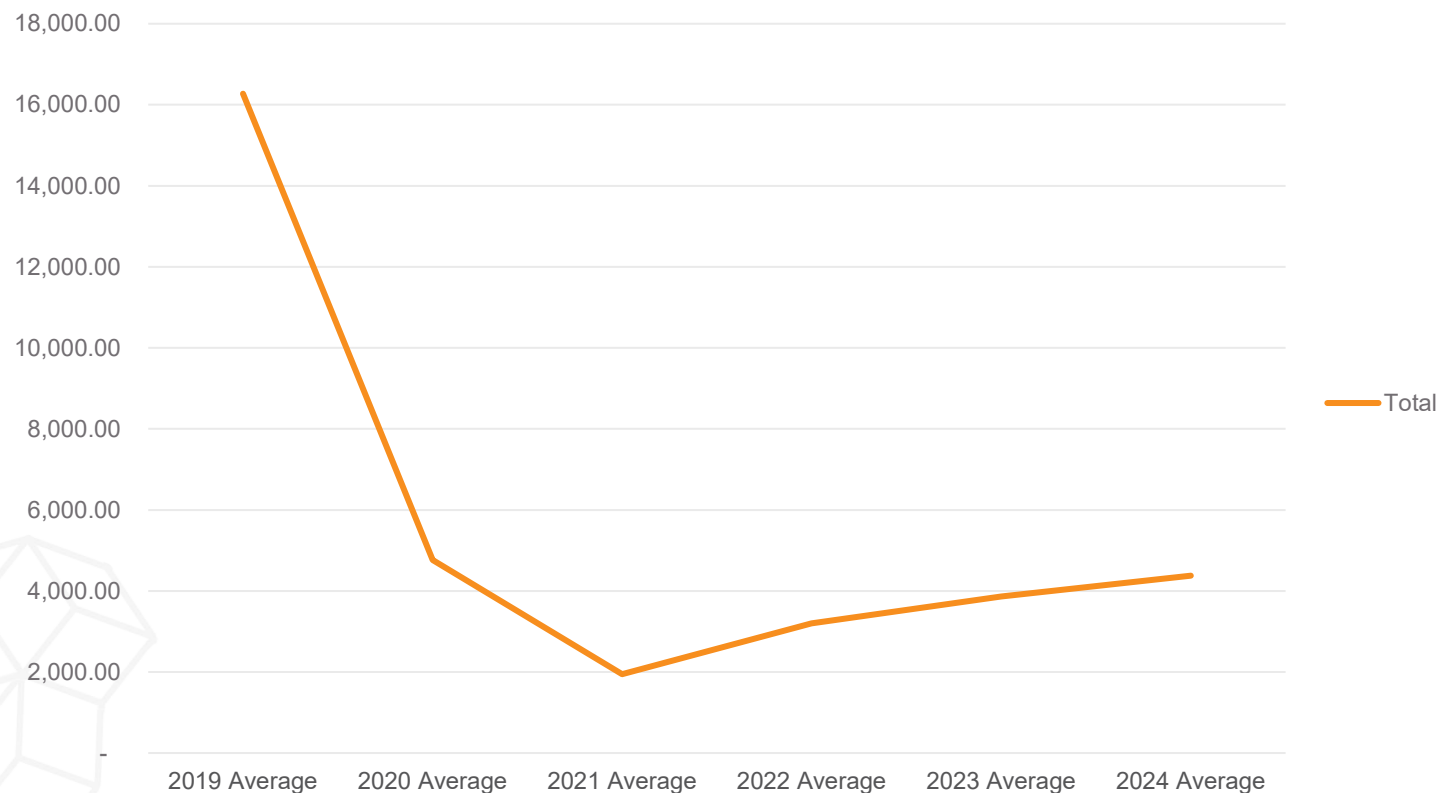

5R FULTON RAPID
016 00 - Ocean Beach

DO NOT
ENTER

Return to Work & Ridership

Return to Work & Ridership

- **Year over Year (YoY) increase: 22%**
- **Peak Workday Daily Visits hitting 150k**
- **Over 880,000 visits in 2024, and on track to exceed 1 million by year end.**

Return to Work & Ridership

AC Transit Ridership @ Salesforce Transit Center

- **Modest 13% increase YoY.**
- **2024 average is 29% of pre-pandemic levels (16k vs. 4,600)**

Year	Ridership
2019 Average	16,273
2020 Average	4,763
2021 Average	1,945
2022 Average	3,201
2023 Average	3,865
2024 Average	4,379