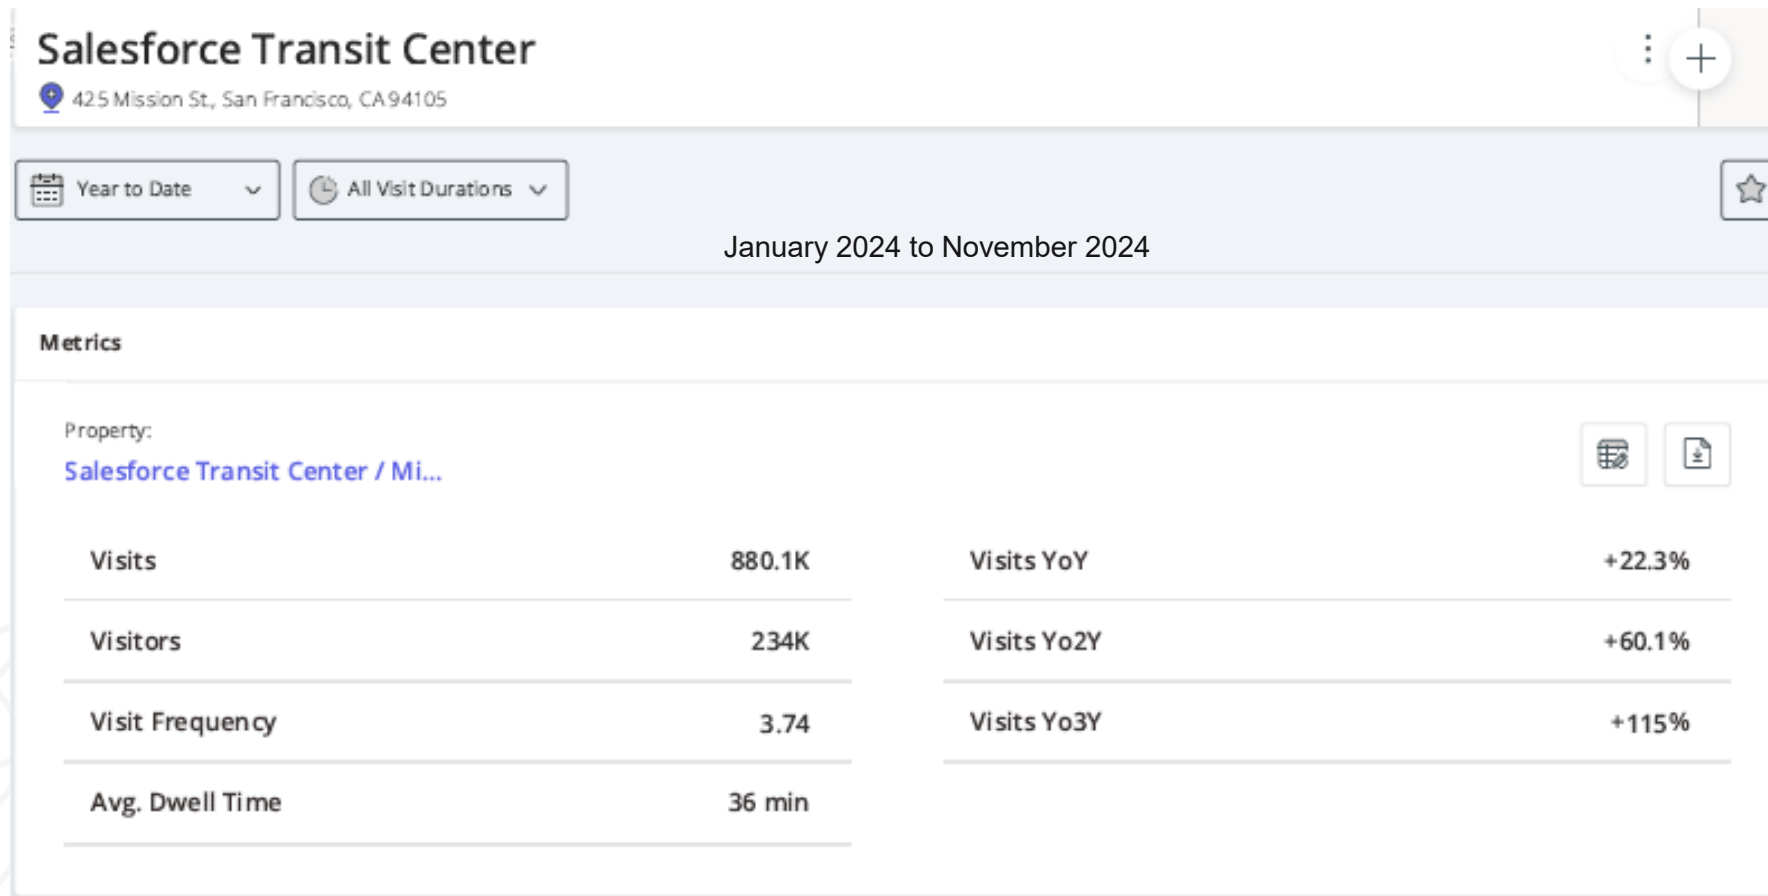

Facility Operations Update

Citizens Advisory Committee
December 10, 2024

Program Highlights

- **500+ Attendees at Holiday Lighting**

- **700+ Attendees at Wreath Making Party**

onsite dental

5 FULTON
016 00 - Calverton

5R FULTON RAPID
016 00 - Ocean Beach

DO NOT
ENTER

Return to Work & Ridership

Return to Work & Ridership

- **Year over Year (YoY) increase: 22%**
- **Peak Workday Daily Visits hitting 150k**
- **Over 880,000 visits in 2024, and on track to exceed 1 million by year end.**

Return to Work & Ridership

AC Transit Ridership @ Salesforce Transit Center

- **Modest 13% increase YoY.**
- **2024 average is 29% of pre-pandemic levels (16k vs. 4,600)**

Year	Ridership
2019 Average	16,273
2020 Average	4,763
2021 Average	1,945
2022 Average	3,201
2023 Average	3,865
2024 Average	4,379