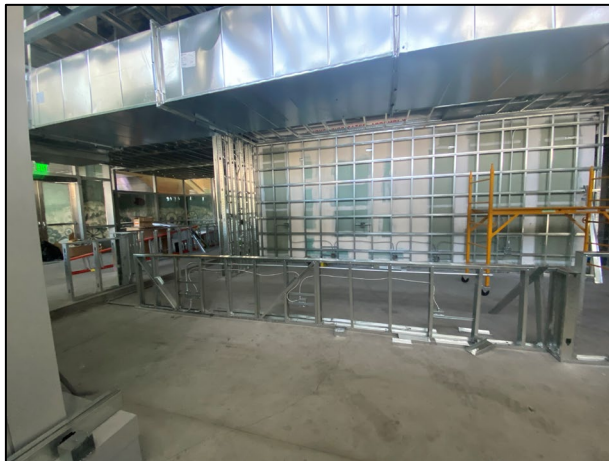

Expected opening in Q1 2023