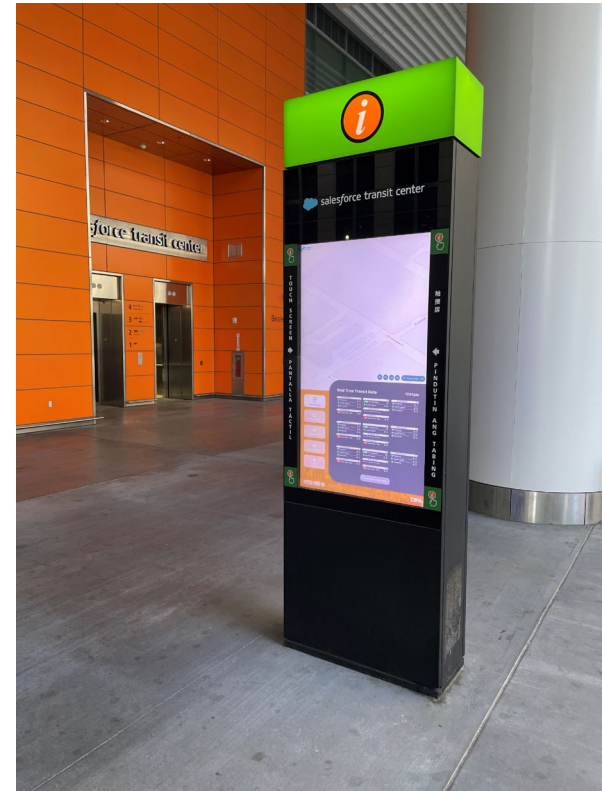

Bus Deck was deep cleaned while bus ramp had Methacrylate coating applied.

Clipper Card machines to be installed 11/9.

Improvements around the Salesforce Transit Center

LEED Gold Decals Installed.

Wayfinding App in Interactive Kiosk demo!