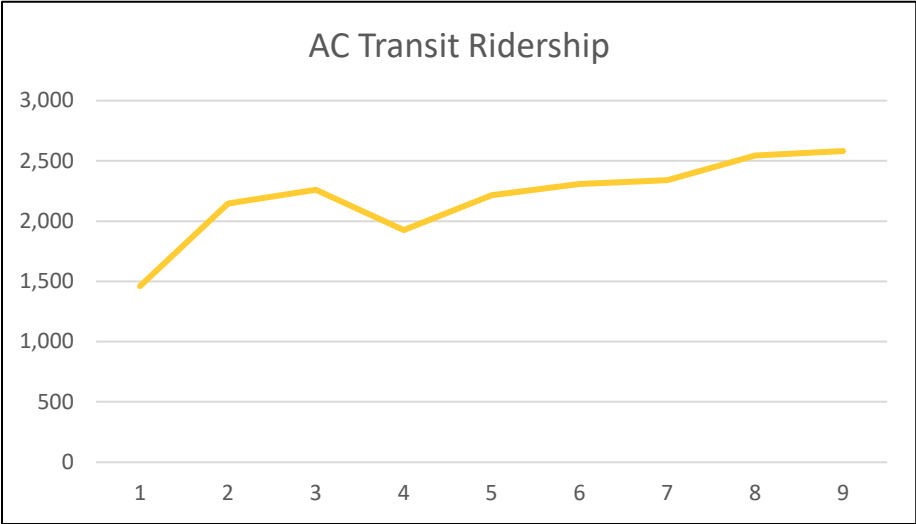

Transit Ridership

SFMTA Citywide Weekday Ridership 2018 to 2022

- From August 2022 to September 2022, Ridership increased more than 10%.
- Percent change from previous Fiscal year is 191%.
- Percent change from 2019 Fiscal year is -42%.

Transit Ridership

SFMTA Salesforce Transit Center Ridership 2019 to 2022

Transit Ridership

WestCAT reports a three-month average of approximately 12,500 from July to September 2022, with a steep rise in October 2022 to 17,140 – an increase of almost 40%.