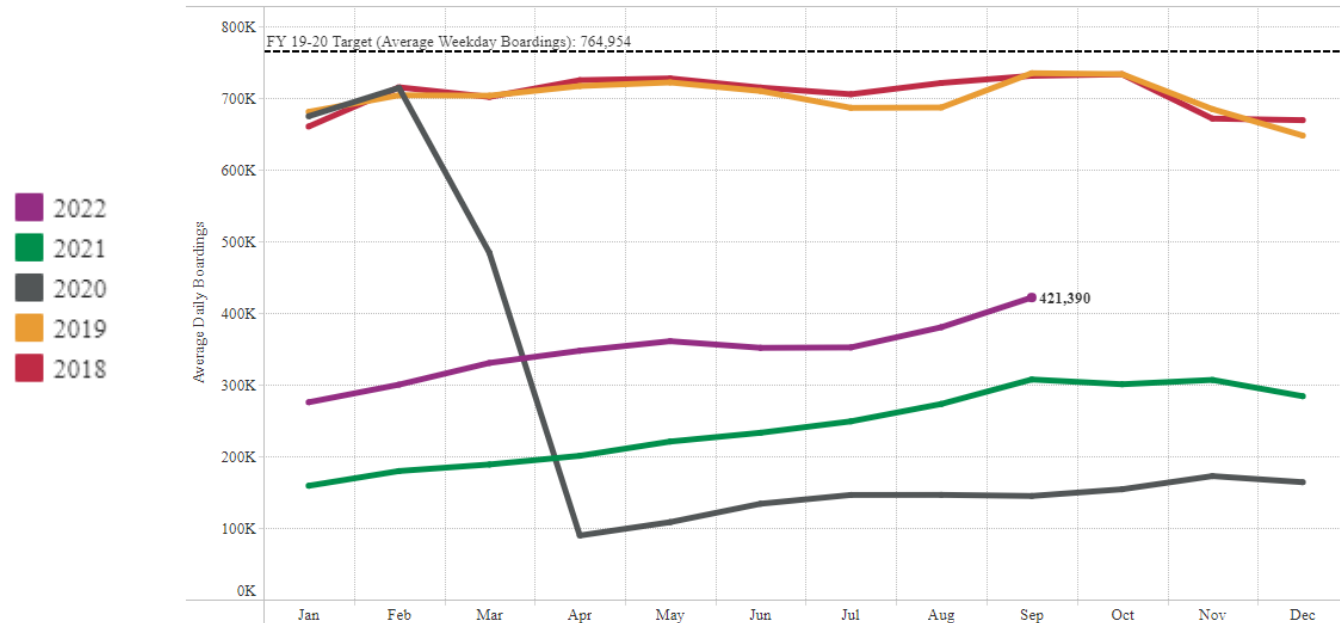

Transit Ridership

SFMTA Citywide Weekday Ridership 2018 to 2022

- From August 2022 to September 2022, Ridership increased more than 10%.
- Percent change from previous Fiscal year is 191%.
- Percent change from 2019 Fiscal year is -42%.

Transit Ridership

SFMTA Salesforce Transit Center Ridership 2019 to 2022

Transit Ridership

WestCAT reports a three-month average of approximately 12,500 from July to September 2022, with a steep rise in October 2022 to 17,140 – an increase of almost 40%.