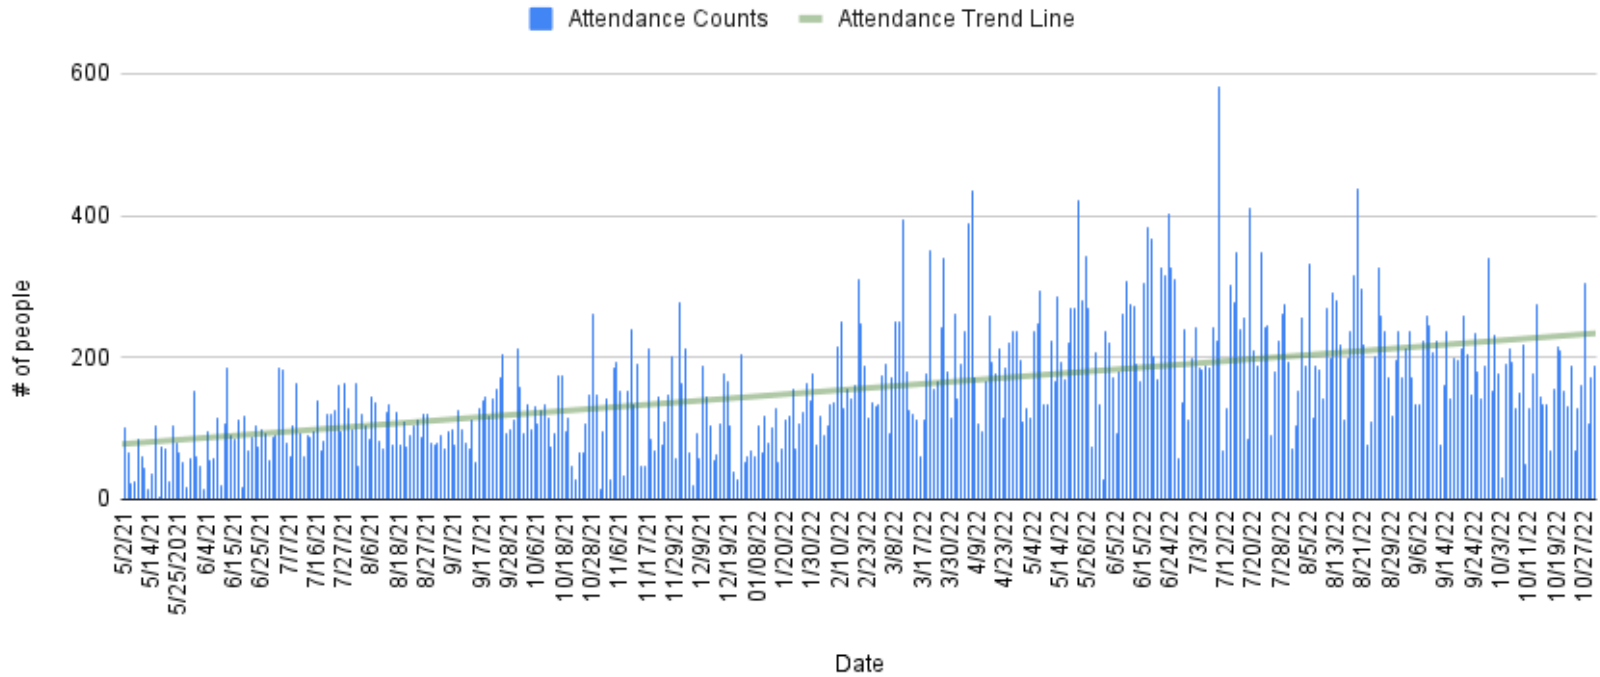

Facility Operations Update

Citizens Advisory Committee
November 8, 2022

Popular Programs

Lunchbox Music, Yoga, and Toddler Tuesday routinely average more than 60 people.

Park attendance factors: Weather, Day of week, Time of day.

Park Attendance

Salesforce Park Full Park Counts May 2021 - October 30 2022

2022 Holiday Festivities

Save the date!

Park Lighting
Friday, December 9

TJPA's Salesforce Park
WinterFest 2022

Save the Date: December 16 - 18

Transit Ridership

SFMTA Citywide Weekday Ridership 2018 to 2022

- From August 2022 to September 2022, Ridership increased more than 10%.
- Percent change from previous Fiscal year is 191%.
- Percent change from 2019 Fiscal year is -42%.

Transit Ridership

SFMTA Salesforce Transit Center Ridership 2019 to 2022

Transit Ridership

WestCAT reports a three-month average of approximately 12,500 from July to September 2022, with a steep rise in October 2022 to 17,140 – an increase of almost 40%.