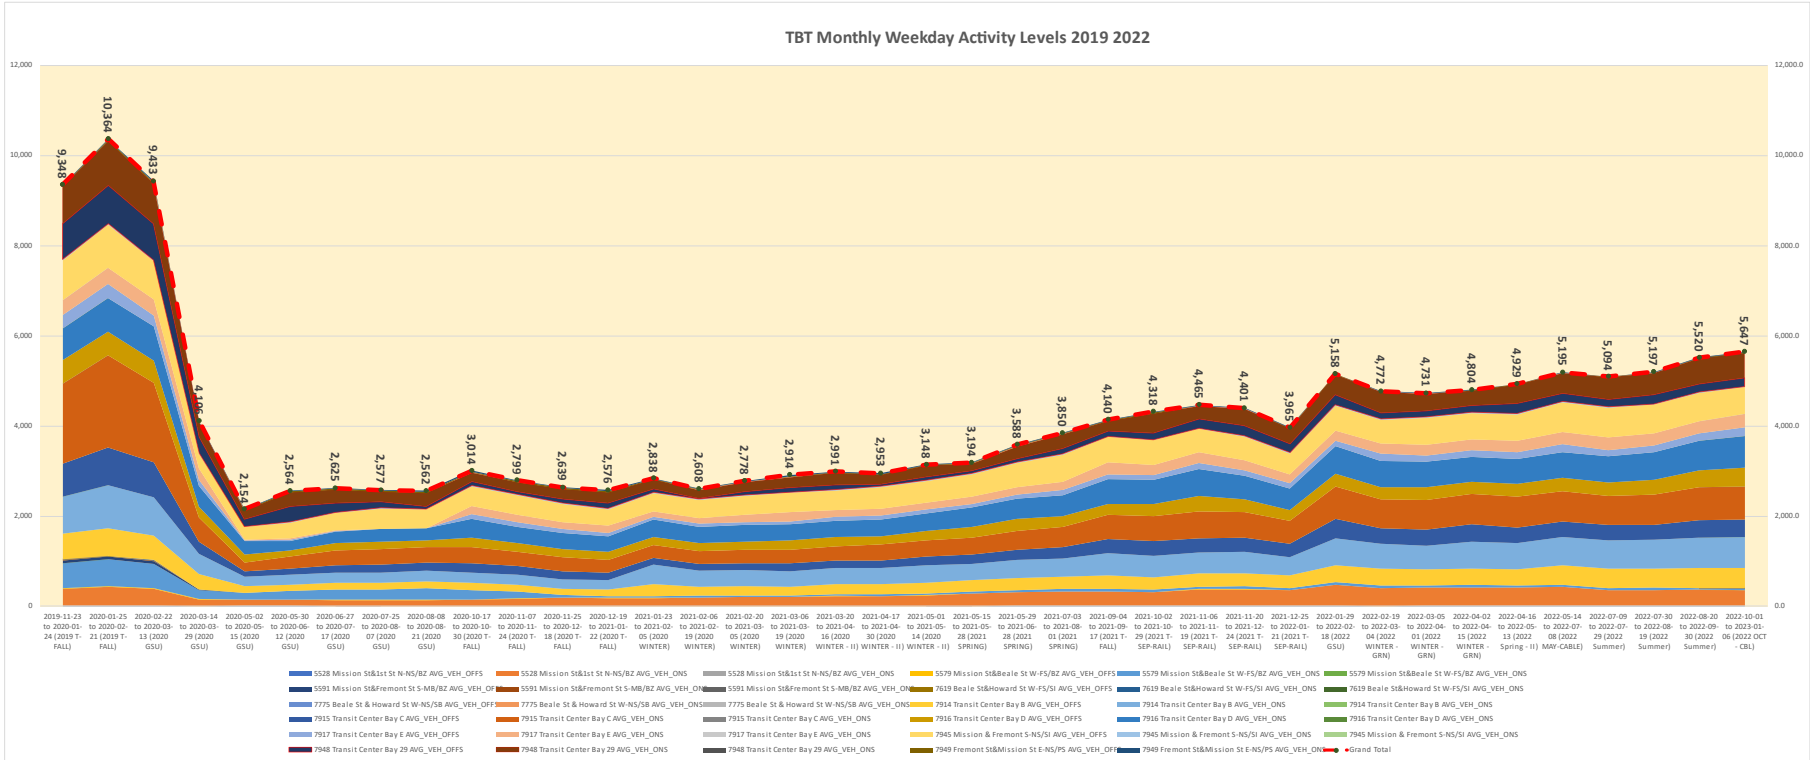

Transit Ridership

SFMTA Citywide Weekday Ridership 2018 to 2022

- From August 2022 to September 2022, Ridership increased more than 10%.
- Percent change from previous Fiscal year is 191%.
- Percent change from 2019 Fiscal year is -42%.

Transit Ridership

SFMTA Salesforce Transit Center Ridership 2019 to 2022

Transit Ridership

WestCAT reports a three-month average of approximately 12,500 from July to September 2022, with a steep rise in October 2022 to 17,140 – an increase of almost 40%.