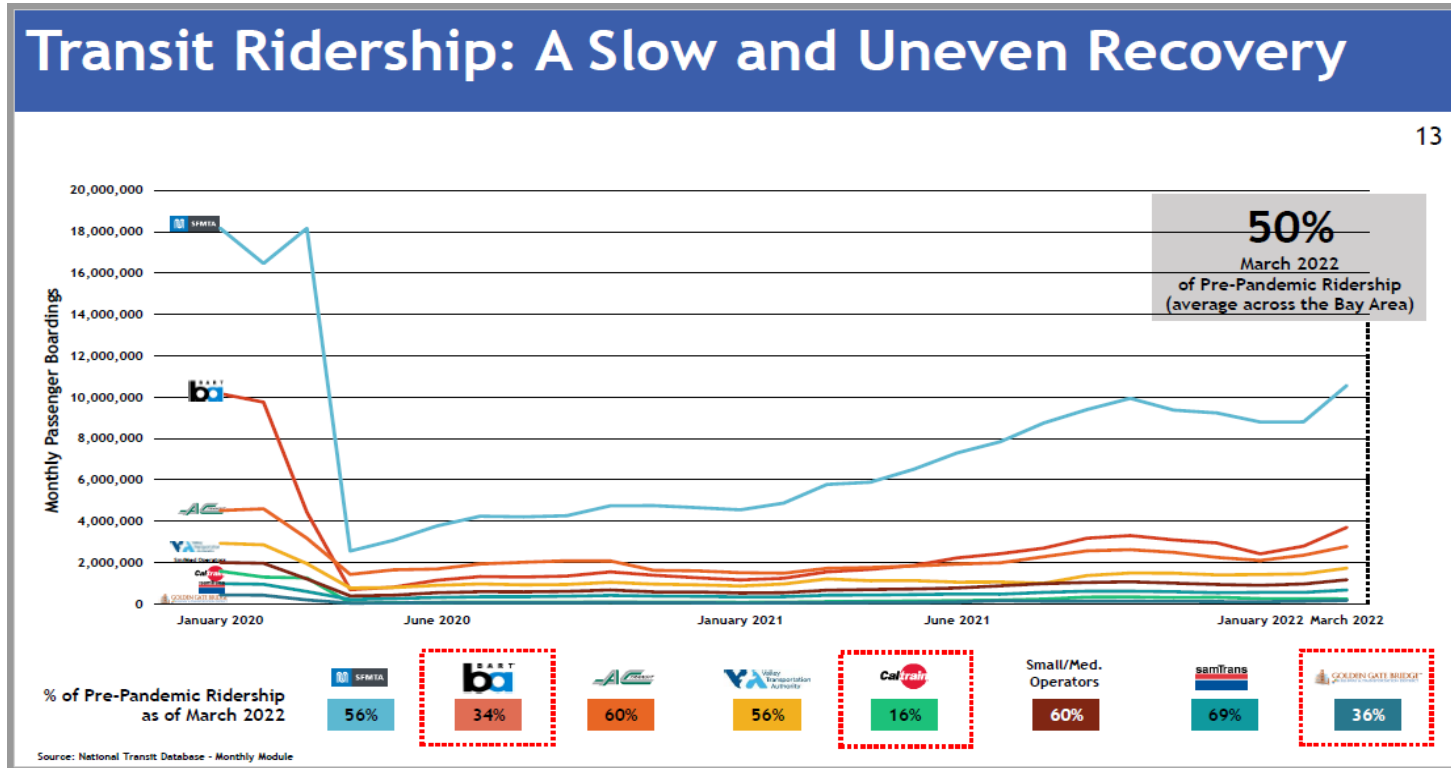

Macbeth Over Memorial Day Weekend

Transit Center in the News

SHŌ Group has announced the proposed design of their flagship restaurant which will be located on the rooftop park. SHŌ Group will also have a ground floor market, which are both anticipated to open in 2023.

Transit Ridership

Employment and vehicle traffic have seen improvement, but downtown office occupancy has stalled to around 35% and transit ridership remains low. Graphic obtained from Metropolitan Transportation Commission.

Retail Leasing Update

Retail Opening Schedule

OPEN	OPENING Q2 2022	OPEN Q3 2022
FITNESS SF	VENGA EMPANADAS	CHARLEY'S PHILLY STEAKS
HAPPY LEMON	TYCOON THAI	PER DIEM
KAISER CARE ESSENTIALS	BAREBOTTLE	ACQUOLINA
ONSITE DENTAL		DIM BAOS
PHILZ COFFEE		JUICE BAR
SPRING FERTILITY		
VERIZON		