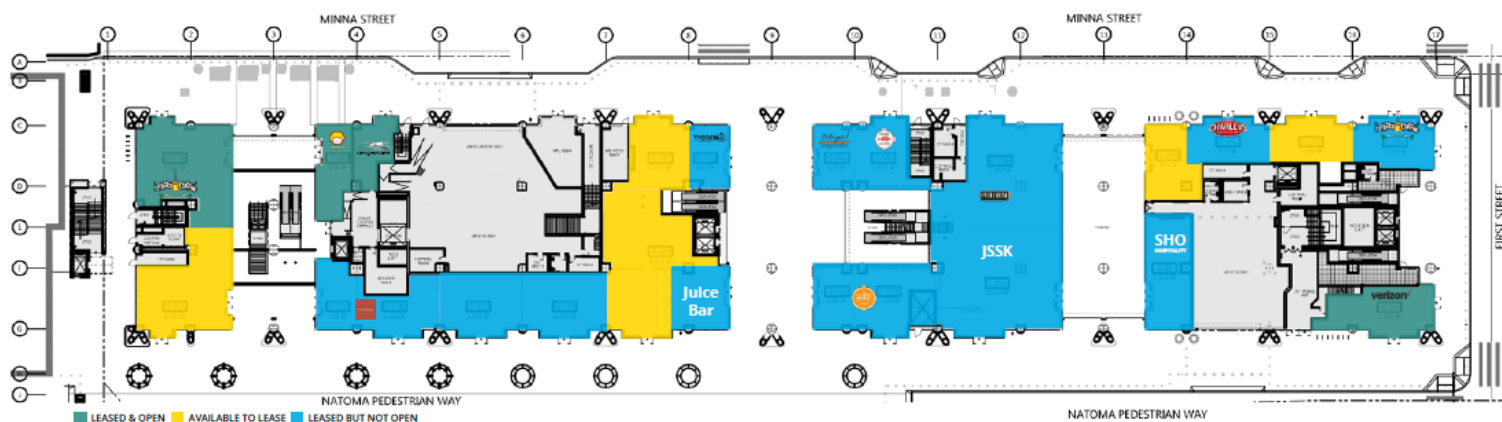

Macbeth Over Memorial Day Weekend

Transit Center in the News

SHŌ Group has announced the proposed design of their flagship restaurant which will be located on the rooftop park. SHŌ Group will also have a ground floor market, which are both anticipated to open in 2023.

Kaiser Care Essentials

**Opened May
17, 2022**

**First of its kind
and one of a
kind, Care
Essential
facility**

**Located on 2nd
floor by Shaw
Alley**

Venga & Tycoon Kitchen approach opening

Tycoon Kitchen Blade Sign