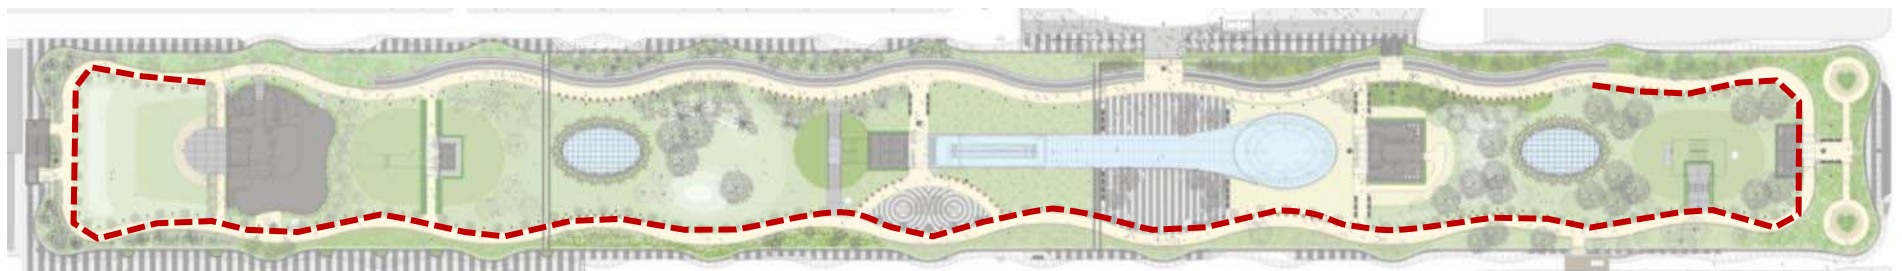

COLOR CODED TREE PLANTING PLAN

NURSERY LOCATIONS

THE NURSERIES

THE NURSERIES

THE NURSERIES

THE NURSERIES

THE TREE TAGGING PROCESS

TREE TAGGING – THE SKYLIGHT RINGS

THE PALM GARDEN

THE OAK MEADOW

THE PLAZA

FEATURE GARDENS

TREE TAGGING – RESTAURANT GROVE

TREE TAGGING – COLONNADE TREE

1.4.1 PLANT MATERIAL REVIEWED

Botanical Name	Butia capitata
Common Name	Pindo palm
Size Specified	7'-9' Tall
Size Tagged	3.5'- 6' Tall
Nursery	Golden Gate Palms
Nursery Yard	Richmond, CA
Tag Type	PWP Tags
Specified Quantity	3
Quantity Previously Tagged	0
Quantity Tagged This Date	3
Tag Serial Numbers	#71-76, 77-84, 38-41 and 85-90(Alternate)
Date of Review	January 26, 2016
Present	AG, MG, PT, GG, SJP
Contractor's submittal No.	TG1301-051.0