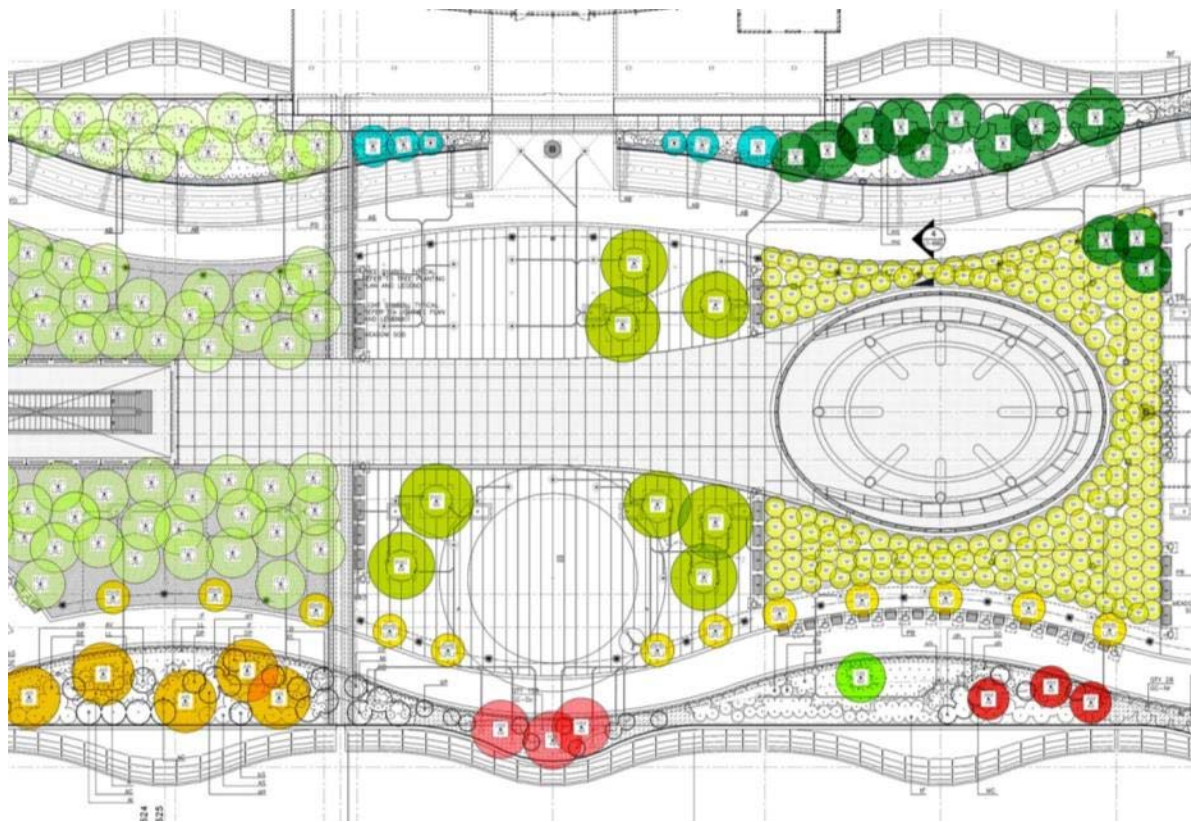

GONDOLA FROM MISSION SQUARE GROVE ARRIVES AT THE REDWOOD GROVE IN THE PARK

Sign Type 1

Sign Type 2

Sign Type 3

PLANT RAIL AND INTERPRETIVE SIGNAGE TELLS THE STORY

PARK SECTION - A LAYERED PLANTING SYSTEM

PITS RECEIVE TREES

A LAYERED PLANTING SYSTEM

COVERED WITH A CONTINUOUS LAYER OF PLANTING SOIL

A LAYERED PLANTING SYSTEM

ROOT SYSTEMS CAN EXTEND HORIZONTALLY ACROSS

UNDERSTORY PLANTING

TREE PROCUREMENT AND CONTRACT GROW NURSERY

COLOR CODE	ID	BOTANICAL NAME	COMMON NAME	CONTAINER SIZE	QUANTITY	CONTRACT SPEC. REF. OR RECOMMENDATION PERIOD UPT	NOTES
P	36	FICUS SARRICA 'BENHAF'	BENHAF FIG	36" BOX	3		
GB	48	QUERCUS NUTTALLI GOLD	NUTTALLI GOLD OAK	48" BOX	1	CG	STANDARD FORM
OP	36	QUERCUS PRINCEPIS SERRATA	PRINCEPIS SERRATA OAK	36" BOX	88	CG	MATCHING SPECIMENS
IM	48	HYDRANGEA FLAVIDA	SWEETSHADE TREE	48" BOX	3	CG	SINGLE TRUNK, STRAIGHT LEADER
J	10	JUBAEA CHILENSIS	CHILEAN VINE PALM	6" P	2	AP	
J	10	JUBAEA CHILENSIS	CHILEAN VINE PALM	12" P	2	AP	
L	36	LEUCODENDRON LAEVIGATUM	AUSTRALIAN TEA TREE	36" BOX	3		NATURAL FORM
L	36	LEUCODENDRON ARGENTUM	SILVER TREE	24" BOX	7	CG	
L	36	LIPSTICKUM CONFERTUM	BESSIEBARK BOX	36" BOX	97	CG	STANDARD FORM, 7'-0" CLEAR TRUNK
L	36	LONICERA FLORIBUNDA	CATALINA HONEYBUSH	36" BOX	5		STANDARD FORM

COLOR CODED TREE PLANTING PLAN

NURSERY LOCATIONS

THE NURSERIES

THE NURSERIES

THE NURSERIES

THE NURSERIES

THE TREE TAGGING PROCESS

TREE TAGGING – THE SKYLIGHT RINGS