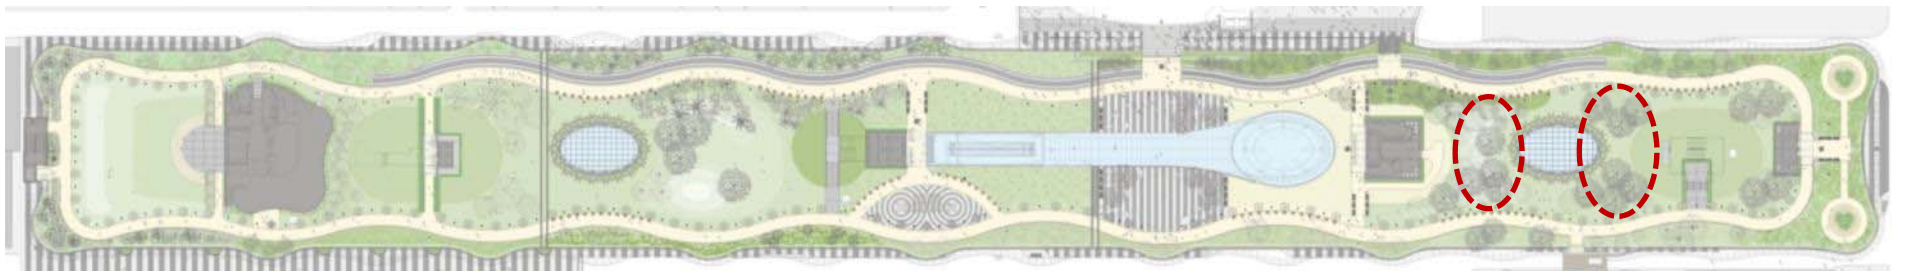

GONDOLA FROM MISSION SQUARE GROVE ARRIVES AT THE REDWOOD GROVE IN THE PARK

Sign Type 1

Sign Type 2

Sign Type 3

PLANT RAIL AND INTERPRETIVE SIGNAGE TELLS THE STORY

PARK SECTION - A LAYERED PLANTING SYSTEM

PITS RECEIVE TREES

COLOR CODE	ID	BOTANICAL NAME	COMMON NAME	CONTAINER SIZE	QUANTITY	CONTRACT SPEC. REF. OR RECOMMENDATION PERIOD UPT	NOTES
P	36	FICUS SARRICA 'BENHAF'	BENHAF FIG	36" BOX	3		
GB	48	QUERCUS NUTTALLI GOLD	NUTTALLI GOLD OAK	48" BOX	1	CG	STANDARD FORM
OP	36	QUERCUS PRINCEPIS SERRATA	PRINCEPIS SERRATA OAK	36" BOX	88	CG	MATCHING SPECIMENS
IM	48	HYDRANGEA FLAVIDA	SWEETSHADE TREE	48" BOX	3	CG	SINGLE TRUNK, STRAIGHT LEADER
J	10	JUBAEA CHILENSIS	CHILEAN VINE PALM	6" P	2	AP	
J	10	JUBAEA CHILENSIS	CHILEAN VINE PALM	12" P	2	AP	
L	36	LEUCODENDRON LAEVIGATUM	AUSTRALIAN TEA TREE	36" BOX	3		NATURAL FORM
L	36	LEUCODENDRON ARGENTUM	SILVER TREE	24" BOX	7	CG	
L	36	LIPSTICKUM CONFERTUM	BESSIEBARK BOX	36" BOX	97	CG	STANDARD FORM, 7'-0" CLEAR TRUNK
L	36	LONICERA FLORIBUNDA	CATALINA HONEYBUSH	36" BOX	5		STANDARD FORM

COLOR CODED TREE PLANTING PLAN

NURSERY LOCATIONS

THE NURSERIES

THE NURSERIES

THE NURSERIES

THE NURSERIES

THE TREE TAGGING PROCESS

TREE TAGGING – THE SKYLIGHT RINGS

THE PALM GARDEN

THE OAK MEADOW

THE PLAZA

FEATURE GARDENS

TREE TAGGING – RESTAURANT GROVE

TREE TAGGING – COLONNADE TREE

1.4.1 PLANT MATERIAL REVIEWED

Botanical Name	Butia capitata
Common Name	Pindo palm
Size Specified	7'-9' Tall
Size Tagged	3.5'- 6' Tall
Nursery	Golden Gate Palms
Nursery Yard	Richmond, CA
Tag Type	PWP Tags
Specified Quantity	3
Quantity Previously Tagged	0
Quantity Tagged This Date	3
Tag Serial Numbers	#71-76, 77-84, 38-41 and 85-90(Alternate)
Date of Review	January 26, 2016
Present	AG, MG, PT, GG, SJP
Contractor's submittal No.	TG1301-051.0