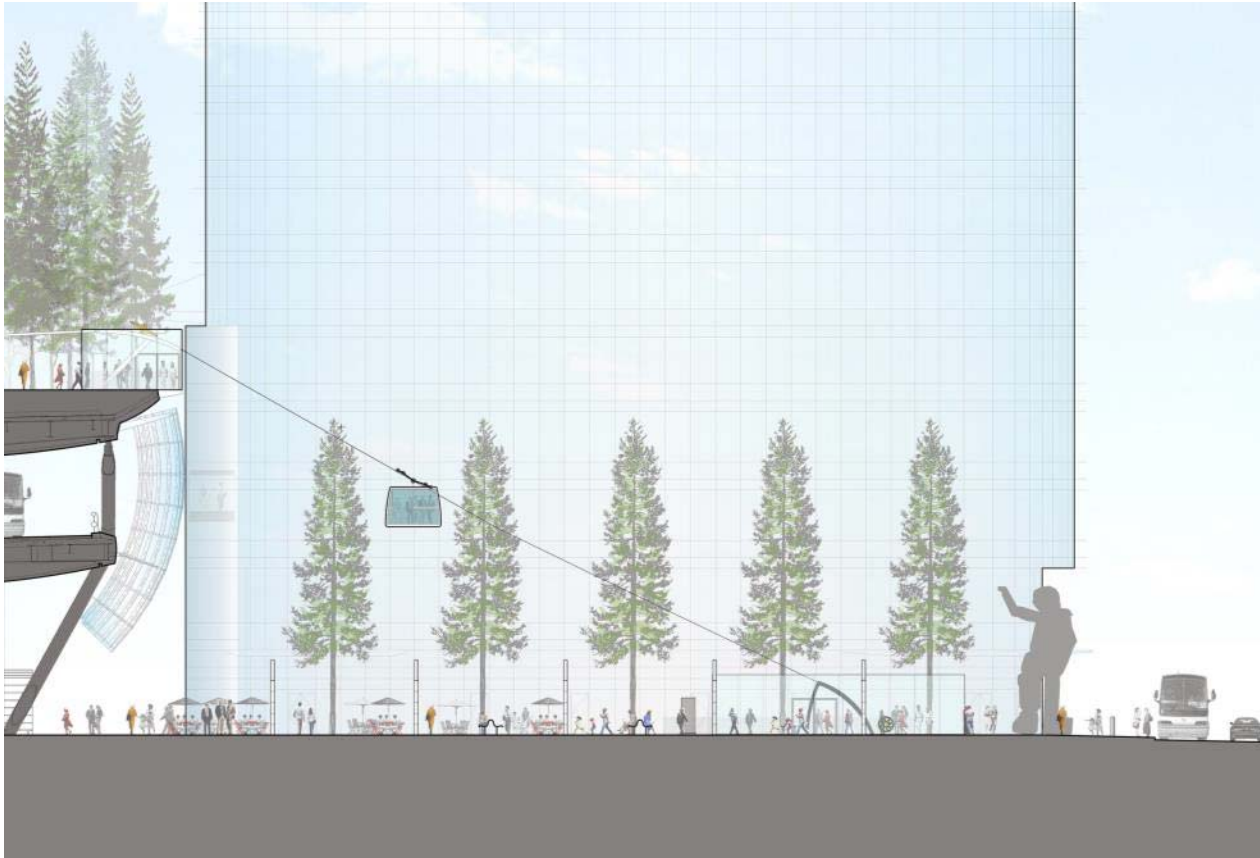

TRANSBAY TRANSIT CENTER
SAN FRANCISCO, CALIFORNIA

ROOF PARK LEVEL

VIEW FROM STREET LEVEL

GROUND LEVEL

ROOF PARK LEVEL

BUS JET FOUNTAIN AND PARK PATH

MAIN PLAZA AND FUTURE CAFE

ARRIVAL GROVE

CALIFORNIA GARDEN

SPECIALTY GARDENS

FOR HABITAT AND DISPLAY

PARK PLANTING CONCEPT

CALIFORNIA GARDEN

FEATURE GARDENS

ARRIVAL GROVE, MEADOWS AND LAWNS

MISSION SQUARE CONCEPT (2012)

GONDOLA FROM MISSION SQUARE GROVE ARRIVES AT THE REDWOOD GROVE IN THE PARK

Sign Type 1

Sign Type 2

Sign Type 3

PLANT RAIL AND INTERPRETIVE SIGNAGE TELLS THE STORY

PARK SECTION - A LAYERED PLANTING SYSTEM

PITS RECEIVE TREES

A LAYERED PLANTING SYSTEM

COVERED WITH A CONTINUOUS LAYER OF PLANTING SOIL

A LAYERED PLANTING SYSTEM

ROOT SYSTEMS CAN EXTEND HORIZONTALLY ACROSS

UNDERSTORY PLANTING

TREE PROCUREMENT AND CONTRACT GROW NURSERY