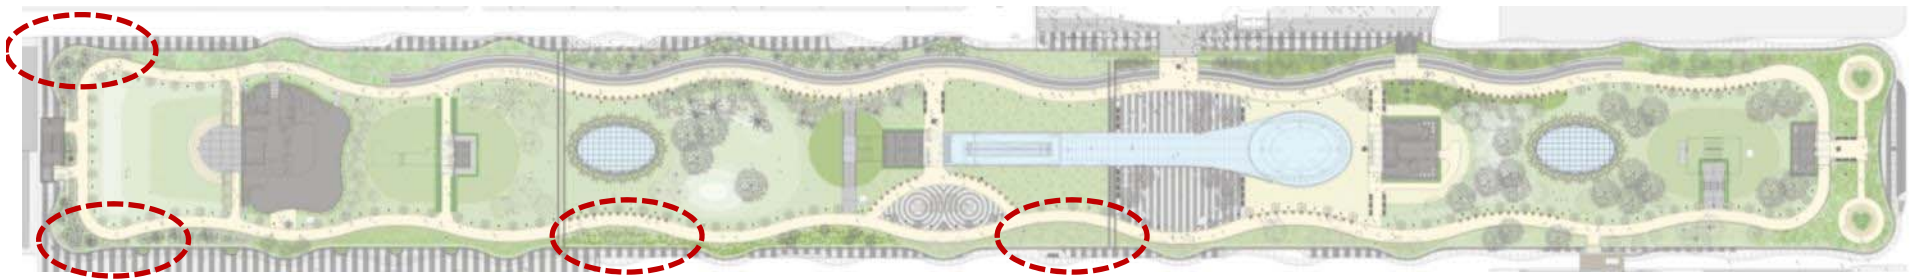

GONDOLA FROM MISSION SQUARE GROVE ARRIVES AT THE REDWOOD GROVE IN THE PARK

Sign Type 1

Sign Type 2

Sign Type 3

PLANT RAIL AND INTERPRETIVE SIGNAGE TELLS THE STORY

PARK SECTION - A LAYERED PLANTING SYSTEM

PITS RECEIVE TREES

COLOR CODE	ID	BOTANICAL NAME	COMMON NAME	CONTAINER SIZE	QUANTITY	CONTRACT SPEC. REF. OR RECOMMENDATION PERIOD UPT	NOTES
P	36	FICUS SARRICA 'BENHAF'	BENHAF FIG	36" BOX	3		
GB	48	QUERCUS NUTTALLI GOLD	NUTTALLI GOLD OAK	48" BOX	1	CG	STANDARD FORM
OP	36	QUERCUS PRINCEPIS SERRATA	PRINCEPIS SERRATA OAK	36" BOX	88	CG	MATCHING SPECIMENS
IM	48	HYDRANGEA FLAVIDA	SWEETSHADE TREE	48" BOX	3	CG	SINGLE TRUNK, STRAIGHT LEADER
J	10	JUBAEA CHILENSIS	CHILEAN VINE PALM	6" P	2	AP	
J	10	JUBAEA CHILENSIS	CHILEAN VINE PALM	12" P	2	AP	
L	36	LEUCODENDRON LAEVIGATUM	AUSTRALIAN TEA TREE	36" BOX	3		NATURAL FORM
L	36	LEUCODENDRON ARGENTUM	SILVER TREE	24" BOX	7	CG	
L	36	LIPSTICKUM CONFERTUM	BESSIEBARK BOX	36" BOX	97	CG	STANDARD FORM, 7'-0" CLEAR TRUNK
L	36	LONICERA FLORIBUNDA	CATALINA HONEYBUSH	36" BOX	5		STANDARD FORM

COLOR CODED TREE PLANTING PLAN

NURSERY LOCATIONS

THE NURSERIES

THE NURSERIES

THE NURSERIES

THE NURSERIES

THE TREE TAGGING PROCESS

TREE TAGGING – THE SKYLIGHT RINGS

THE PALM GARDEN

THE OAK MEADOW

THE PLAZA

FEATURE GARDENS

TREE TAGGING – RESTAURANT GROVE

TREE TAGGING – COLONNADE TREE

1.4.1 PLANT MATERIAL REVIEWED

Botanical Name	Butia capitata
Common Name	Pindo palm
Size Specified	7'-9' Tall
Size Tagged	3.5'- 6' Tall
Nursery	Golden Gate Palms
Nursery Yard	Richmond, CA
Tag Type	PWP Tags
Specified Quantity	3
Quantity Previously Tagged	0
Quantity Tagged This Date	3
Tag Serial Numbers	#71-76, 77-84, 38-41 and 85-90(Alternate)
Date of Review	January 26, 2016
Present	AG, MG, PT, GG, SJP
Contractor's submittal No.	TG1301-051.0