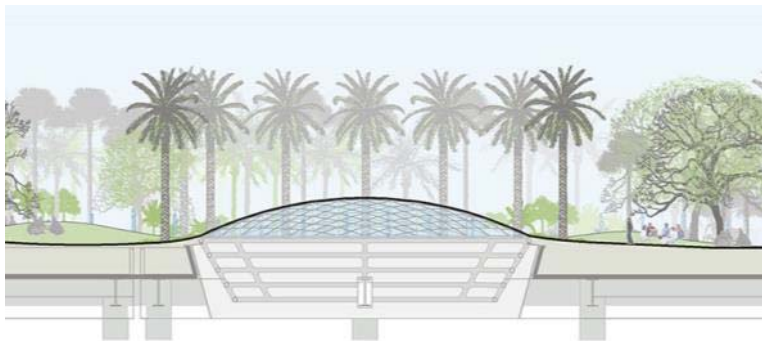

GONDOLA FROM MISSION SQUARE GROVE ARRIVES AT THE REDWOOD GROVE IN THE PARK

Sign Type 1

Sign Type 2

Sign Type 3

PLANT RAIL AND INTERPRETIVE SIGNAGE TELLS THE STORY

PARK SECTION - A LAYERED PLANTING SYSTEM

PITS RECEIVE TREES

COLOR CODED TREE PLANTING PLAN

NURSERY LOCATIONS

THE NURSERIES

THE NURSERIES

THE NURSERIES

THE NURSERIES

THE TREE TAGGING PROCESS

TREE TAGGING – THE SKYLIGHT RINGS

Notes:

- PWP visited Golden Gate Palm and reviewed all possible plant species and sizes that could be used to fulfill specified material or as substitutes.
- PWP reviewed a number of available *Butia capitata* specimens at the nursery and selected a variety of sizes to achieve the design intent.
- AG tagged three palms for the group of 7'-9' tall *Butia capitata* specified that ranged in height from 3.5' to 6' tall. The greater range in heights of these palms will realize the design intent better than using all specimens in the size specified. Because the palms are shorter than the specified height, a credit from this selection of *Butia capitata* should be received by the client and applied to the special silver variety of the 11'-13' *Butia capitata* that was specified and tagged. The silver *Butia capitata* is also larger than the specified size.
- PT and GG stated that all *Butia capitata* specimens tagged shall be re-boxed prior to placement in the pre-grow nursery.
- Multiple PWP locking tree tags were locked together to create an assembly long enough to circle and lock around the palm trunks as follows:
 - Tag #'s 71-76
 - Tag #'s 77-84
 - Tag #'s 38-41
 - Tag #'s 85-90 (Alternate)
- Specimen Tag #'s 71-76 and Tag #'s 77-84 are currently in one box. AG stated that the two plants should be reboxed into one new box and remain in one box for pre-grow as well as installation at the site.
- One additional ALTERNATE specimen was tagged(Tag #'s 85-90) to be used only if needed.