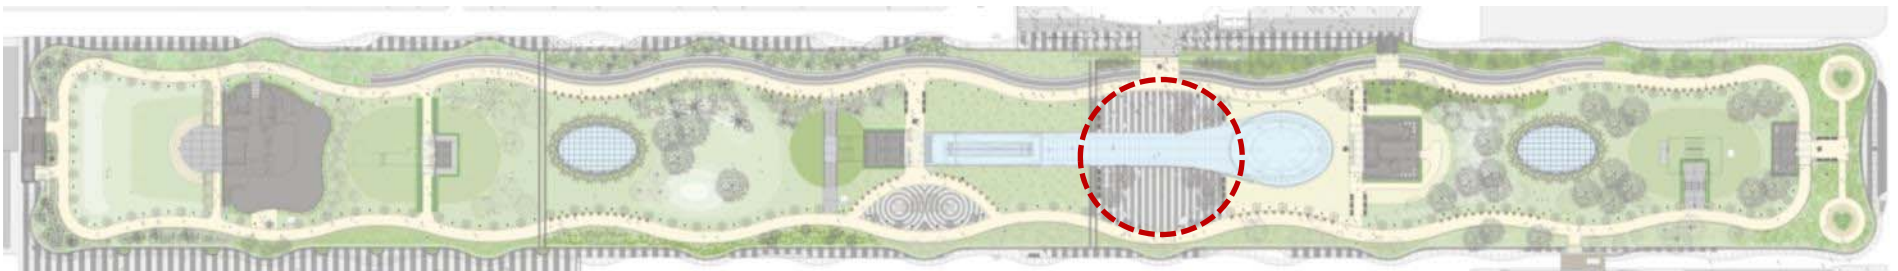

GONDOLA FROM MISSION SQUARE GROVE ARRIVES AT THE REDWOOD GROVE IN THE PARK

Sign Type 1

Sign Type 2

Sign Type 3

PLANT RAIL AND INTERPRETIVE SIGNAGE TELLS THE STORY

PARK SECTION - A LAYERED PLANTING SYSTEM

PITS RECEIVE TREES

COLOR CODE	ID	BOTANICAL NAME	COMMON NAME	CONTAINER SIZE	QUANTITY	CONTRACT SPEC. REF. OR RECOMMENDATION PERIOD UPT	NOTES
P	36	FICUS SARRICA 'BENHAF'	BENHAF FIG	36" BOX	3		
GB	48	QUERCUS NUTTALLI GOLD	NUTTALLI GOLD OAK	48" BOX	1	CG	STANDARD FORM
OP	36	QUERCUS PRINCEPIS SERRATA	PRINCEPIS SERRATA OAK	36" BOX	88	CG	MATCHING SPECIMENS
IM	48	HYDRANGEA FLAVIDA	SWEETSHADE TREE	48" BOX	3	CG	SINGLE TRUNK, STRAIGHT LEADER
J	10	JUBAEA CHILENSIS	CHILEAN VINE PALM	6" P	2	AP	
J	10	JUBAEA CHILENSIS	CHILEAN VINE PALM	12" P	2	AP	
L	36	LEUCODENDRON LAEVIGATUM	AUSTRALIAN TEA TREE	36" BOX	3		NATURAL FORM
L	36	LEUCODENDRON ARGENTUM	SILVER TREE	24" BOX	7	CG	
L	36	LIPSTICKUM CONFERTUM	BESSIEBARK BOX	36" BOX	97	CG	STANDARD FORM, 7'-0" CLEAR TRUNK
L	36	LONICERA FLORIBUNDA	CATALINA HONEYBUSH	36" BOX	5		STANDARD FORM

COLOR CODED TREE PLANTING PLAN

NURSERY LOCATIONS

THE NURSERIES

THE NURSERIES

THE NURSERIES

THE NURSERIES

THE TREE TAGGING PROCESS

TREE TAGGING – THE SKYLIGHT RINGS

THE PALM GARDEN

THE OAK MEADOW

THE PLAZA

FEATURE GARDENS

TREE TAGGING – RESTAURANT GROVE

TREE TAGGING – COLONNADE TREE

1.4.1 PLANT MATERIAL REVIEWED

Botanical Name	Butia capitata
Common Name	Pindo palm
Size Specified	7'-9' Tall
Size Tagged	3.5'- 6' Tall
Nursery	Golden Gate Palms
Nursery Yard	Richmond, CA
Tag Type	PWP Tags
Specified Quantity	3
Quantity Previously Tagged	0
Quantity Tagged This Date	3
Tag Serial Numbers	#71-76, 77-84, 38-41 and 85-90(Alternate)
Date of Review	January 26, 2016
Present	AG, MG, PT, GG, SJP
Contractor's submittal No.	TG1301-051.0