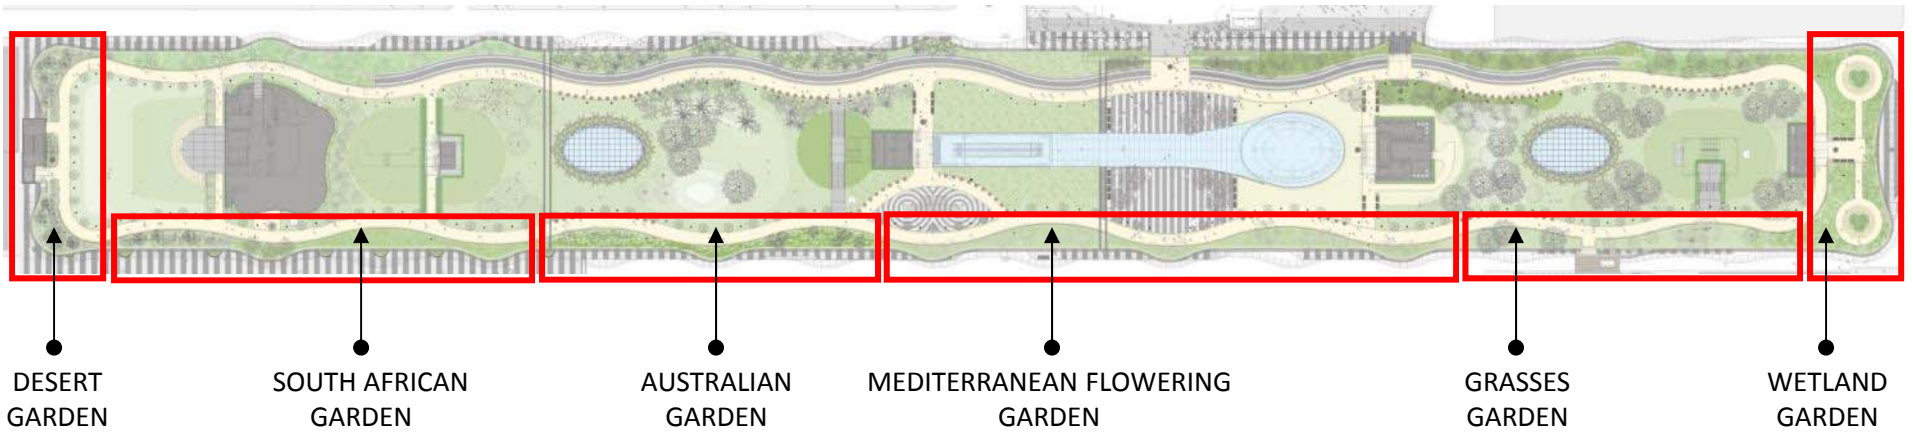

TRANSBAY TRANSIT CENTER
SAN FRANCISCO, CALIFORNIA

ROOF PARK LEVEL

VIEW FROM STREET LEVEL

GROUND LEVEL

ROOF PARK LEVEL

BUS JET FOUNTAIN AND PARK PATH

MAIN PLAZA AND FUTURE CAFE

ARRIVAL GROVE

CALIFORNIA GARDEN

SPECIALTY GARDENS

FOR HABITAT AND DISPLAY

PARK PLANTING CONCEPT

CALIFORNIA GARDEN

FEATURE GARDENS

ARRIVAL GROVE, MEADOWS AND LAWNS

MISSION SQUARE CONCEPT (2012)

GONDOLA FROM MISSION SQUARE GROVE ARRIVES AT THE REDWOOD GROVE IN THE PARK

Sign Type 1

Sign Type 2

Sign Type 3

PLANT RAIL AND INTERPRETIVE SIGNAGE TELLS THE STORY

PARK SECTION - A LAYERED PLANTING SYSTEM

PITS RECEIVE TREES

A LAYERED PLANTING SYSTEM

COVERED WITH A CONTINUOUS LAYER OF PLANTING SOIL

A LAYERED PLANTING SYSTEM

ROOT SYSTEMS CAN EXTEND HORIZONTALLY ACROSS

UNDERSTORY PLANTING

TREE PROCUREMENT AND CONTRACT GROW NURSERY