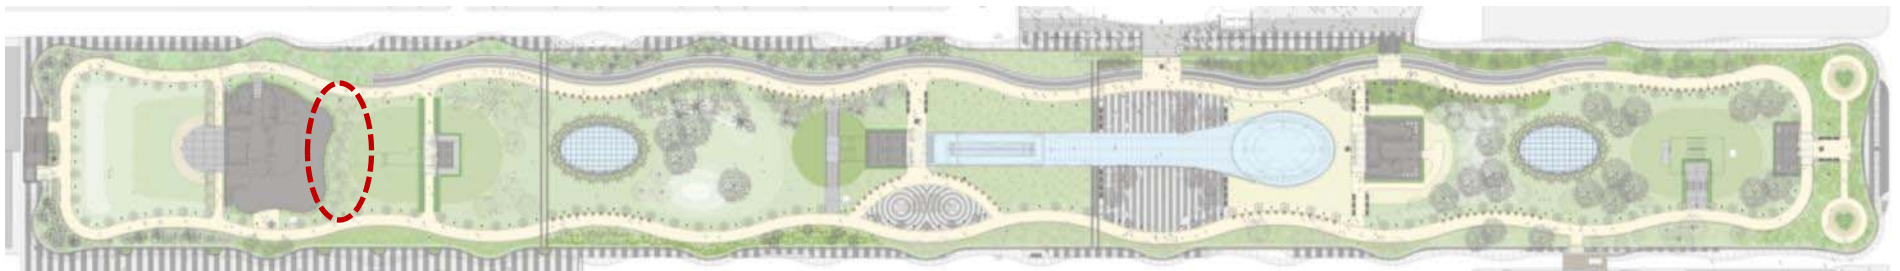

COLOR CODED TREE PLANTING PLAN

NURSERY LOCATIONS

THE NURSERIES

THE NURSERIES

THE NURSERIES

THE NURSERIES

THE TREE TAGGING PROCESS

TREE TAGGING – THE SKYLIGHT RINGS

THE PALM GARDEN

THE OAK MEADOW

THE PLAZA

FEATURE GARDENS

TREE TAGGING – RESTAURANT GROVE

TREE TAGGING – COLONNADE TREE

1.4.1 PLANT MATERIAL REVIEWED

Botanical Name	Butia capitata
Common Name	Pindo palm
Size Specified	7'-9' Tall
Size Tagged	3.5'- 6' Tall
Nursery	Golden Gate Palms
Nursery Yard	Richmond, CA
Tag Type	PWP Tags
Specified Quantity	3
Quantity Previously Tagged	0
Quantity Tagged This Date	3
Tag Serial Numbers	#71-76, 77-84, 38-41 and 85-90(Alternate)
Date of Review	January 26, 2016
Present	AG, MG, PT, GG, SJP
Contractor's submittal No.	TG1301-051.0