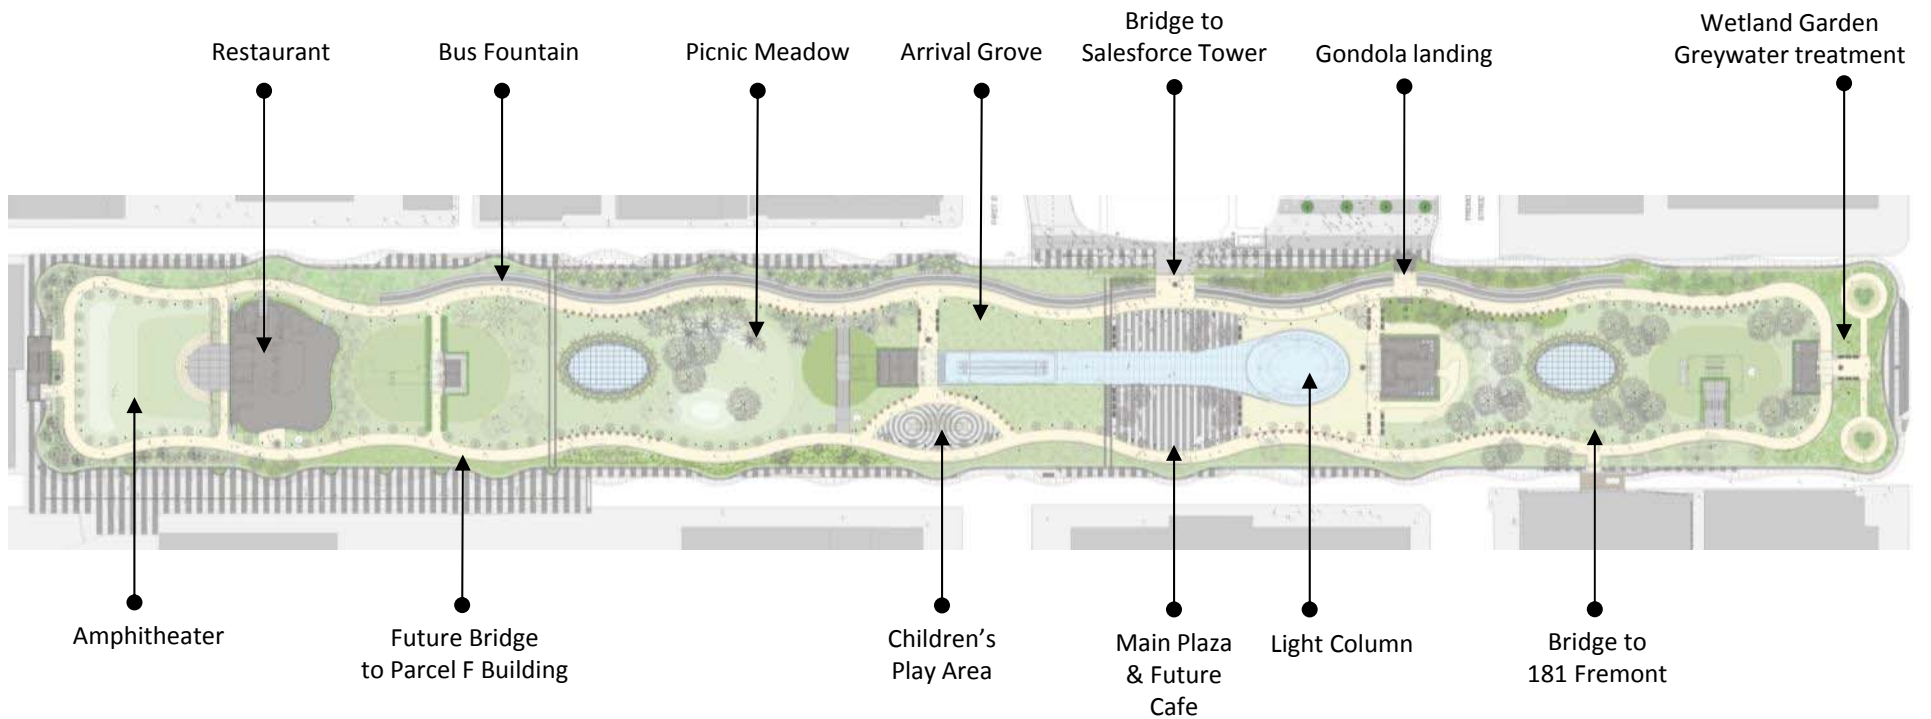

TRANSBAY TRANSIT CENTER
SAN FRANCISCO, CALIFORNIA

ROOF PARK LEVEL

VIEW FROM STREET LEVEL

GROUND LEVEL

ROOF PARK LEVEL

BUS JET FOUNTAIN AND PARK PATH

MAIN PLAZA AND FUTURE CAFE

ARRIVAL GROVE

CALIFORNIA GARDEN

SPECIALTY GARDENS

FOR HABITAT AND DISPLAY

PARK PLANTING CONCEPT

CALIFORNIA GARDEN

FEATURE GARDENS

ARRIVAL GROVE, MEADOWS AND LAWNS

MISSION SQUARE CONCEPT (2012)

GONDOLA FROM MISSION SQUARE GROVE ARRIVES AT THE REDWOOD GROVE IN THE PARK

Sign Type 1

Sign Type 2

Sign Type 3

PLANT RAIL AND INTERPRETIVE SIGNAGE TELLS THE STORY

PARK SECTION - A LAYERED PLANTING SYSTEM

PITS RECEIVE TREES