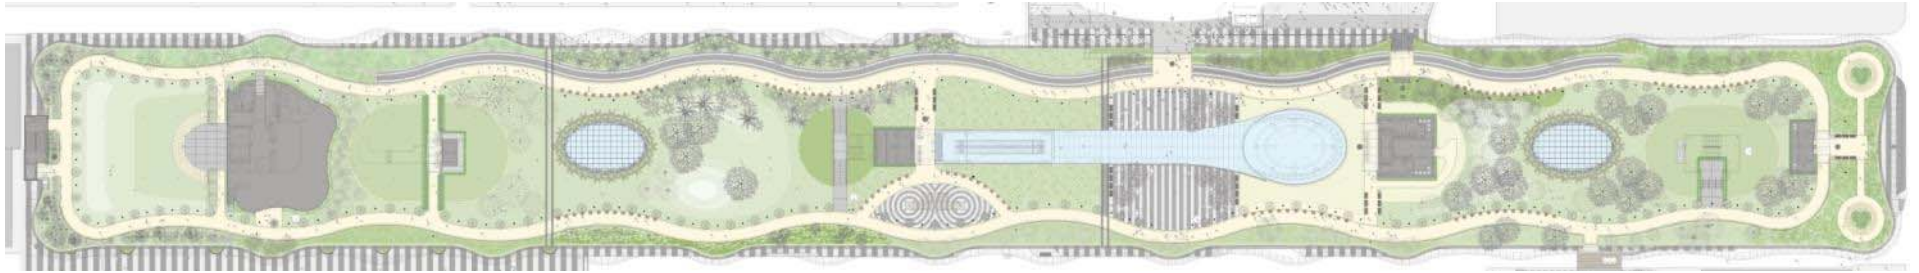

Notes:

- PWP visited Golden Gate Palm and reviewed all possible plant species and sizes that could be used to fulfill specified material or as substitutes.
- PWP reviewed a number of available *Butia capitata* specimens at the nursery and selected a variety of sizes to achieve the design intent.
- AG tagged three palms for the group of 7'-9' tall *Butia capitata* specified that ranged in height from 3.5' to 6' tall. The greater range in heights of these palms will realize the design intent better than using all specimens in the size specified. Because the palms are shorter than the specified height, a credit from this selection of *Butia capitata* should be received by the client and applied to the special silver variety of the 11'-13' *Butia capitata* that was specified and tagged. The silver *Butia capitata* is also larger than the specified size.
- PT and GG stated that all *Butia capitata* specimens tagged shall be re-boxed prior to placement in the pre-grow nursery.
- Multiple PWP locking tree tags were locked together to create an assembly long enough to circle and lock around the palm trunks as follows:
 - Tag #'s 71-76
 - Tag #'s 77-84
 - Tag #'s 38-41
 - Tag #'s 85-90 (Alternate)
- Specimen Tag #'s 71-76 and Tag #'s 77-84 are currently in one box. AG stated that the two plants should be reboxed into one new box and remain in one box for pre-grow as well as installation at the site.
- One additional ALTERNATE specimen was tagged(Tag #'s 85-90) to be used only if needed.

1.4.2 QUALIFICATIONS

- Plants were reviewed for aesthetic acceptability.

TREES BEING UNLOADED AT CONTRACT GROW NURSERY

TRANSIT CENTER ROOF PARK CONTRACT GROW NURSERY

TRANSIT CENTER ROOF PARK CONTRACT GROW NURSERY