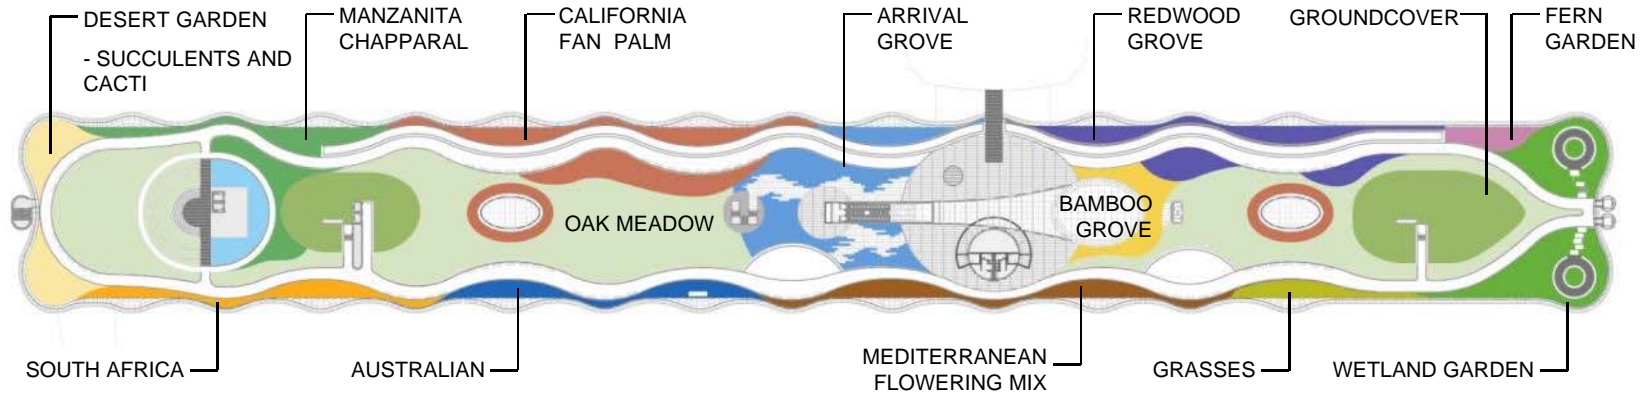

TRANSBAY TRANSIT CENTER
SAN FRANCISCO, CALIFORNIA

ROOF PARK LEVEL

VIEW FROM STREET LEVEL

GROUND LEVEL

ROOF PARK LEVEL

BUS JET FOUNTAIN AND PARK PATH

MAIN PLAZA AND FUTURE CAFE

ARRIVAL GROVE

CALIFORNIA GARDEN

SPECIALTY GARDENS

FOR HABITAT AND DISPLAY

PARK PLANTING CONCEPT

CALIFORNIA GARDEN

FEATURE GARDENS

ARRIVAL GROVE, MEADOWS AND LAWNS

MISSION SQUARE CONCEPT (2012)

GONDOLA FROM MISSION SQUARE GROVE ARRIVES AT THE REDWOOD GROVE IN THE PARK

Sign Type 1

Sign Type 2

Sign Type 3

PLANT RAIL AND INTERPRETIVE SIGNAGE TELLS THE STORY

PARK SECTION - A LAYERED PLANTING SYSTEM

PITS RECEIVE TREES

A LAYERED PLANTING SYSTEM

COVERED WITH A CONTINUOUS LAYER OF PLANTING SOIL

A LAYERED PLANTING SYSTEM

ROOT SYSTEMS CAN EXTEND HORIZONTALLY ACROSS

UNDERSTORY PLANTING

TREE PROCUREMENT AND CONTRACT GROW NURSERY