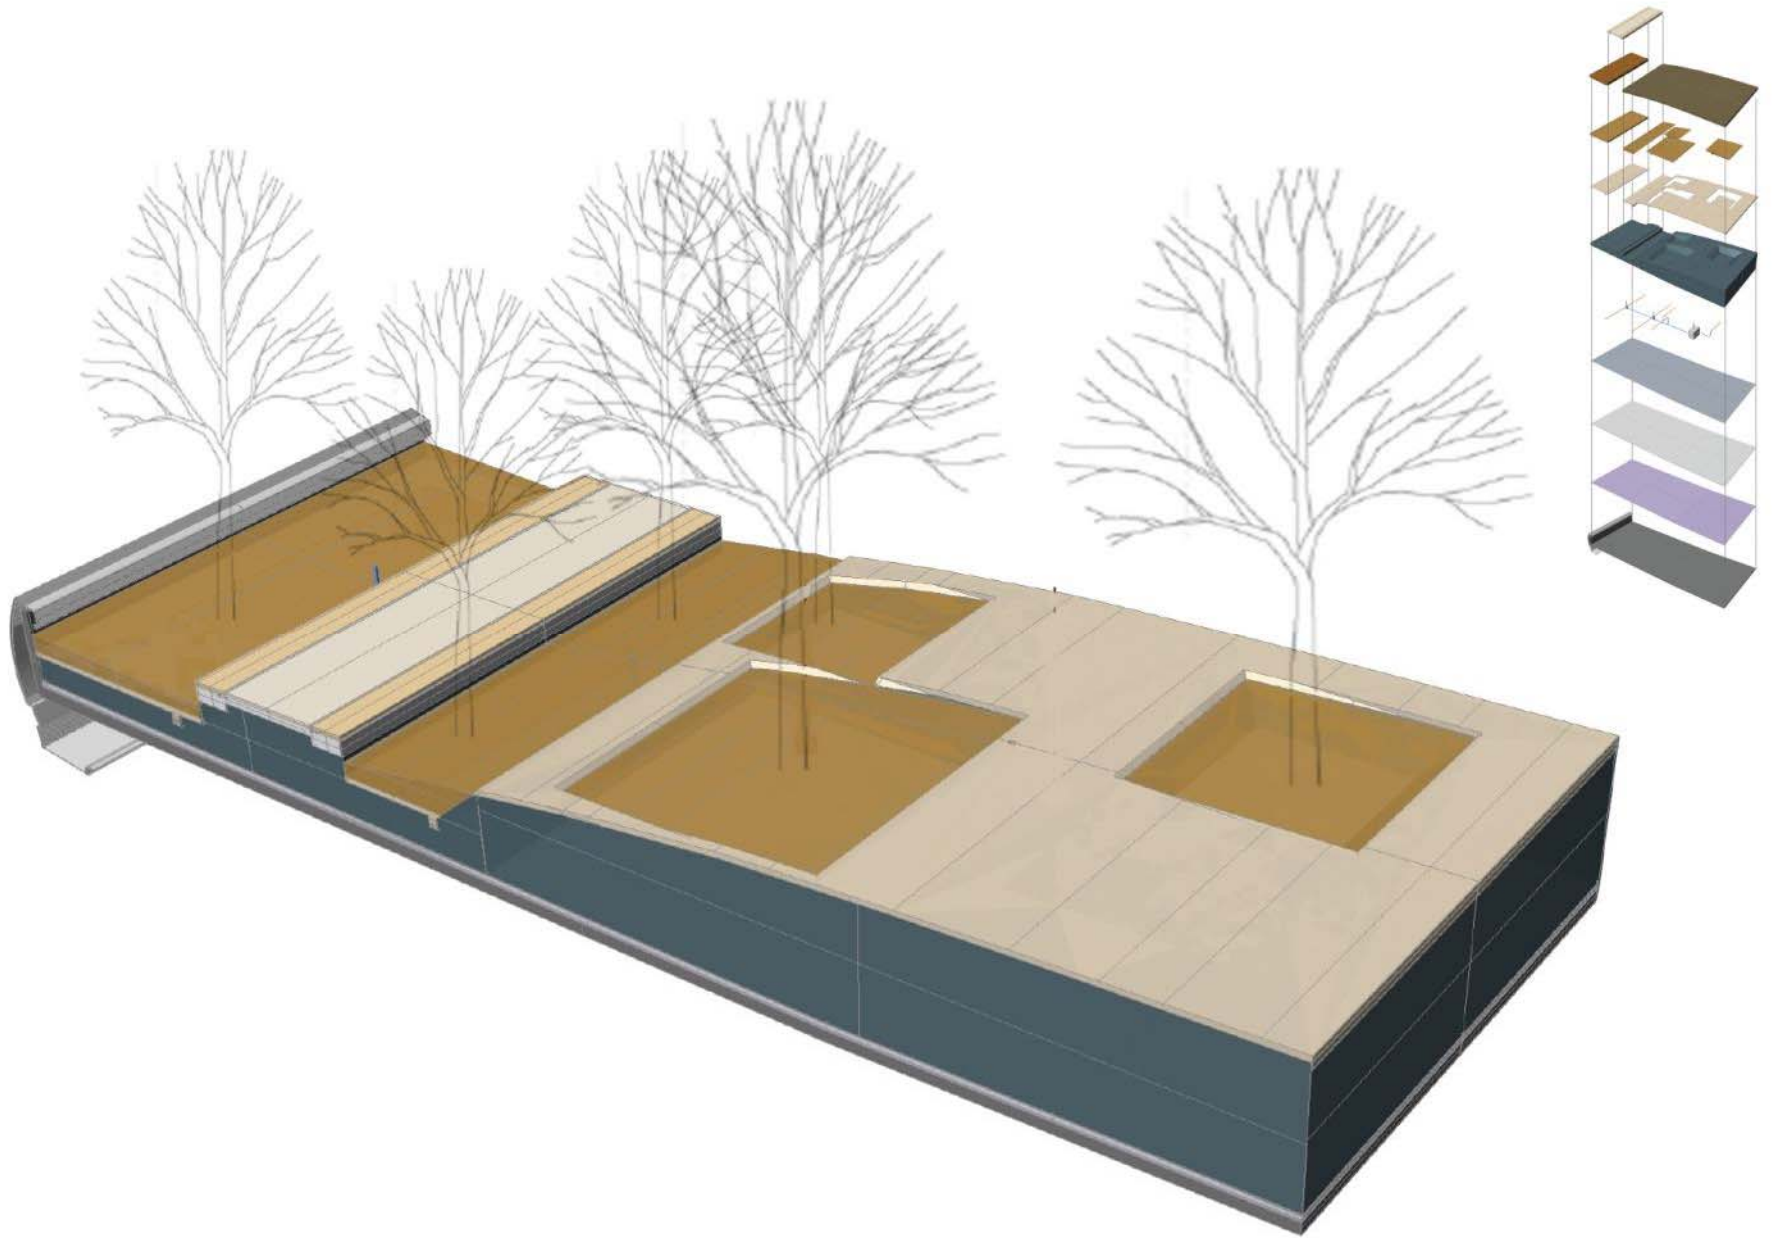

CALIFORNIA GARDEN

SPECIALTY GARDENS

FOR HABITAT AND DISPLAY

PARK PLANTING CONCEPT

CALIFORNIA GARDEN

FEATURE GARDENS

ARRIVAL GROVE, MEADOWS AND LAWNS

MISSION SQUARE CONCEPT (2012)

GONDOLA FROM MISSION SQUARE GROVE ARRIVES AT THE REDWOOD GROVE IN THE PARK

Sign Type 1

Sign Type 2

Sign Type 3

PLANT RAIL AND INTERPRETIVE SIGNAGE TELLS THE STORY

PARK SECTION - A LAYERED PLANTING SYSTEM

PITS RECEIVE TREES

A LAYERED PLANTING SYSTEM

COVERED WITH A CONTINUOUS LAYER OF PLANTING SOIL

A LAYERED PLANTING SYSTEM

ROOT SYSTEMS CAN EXTEND HORIZONTALLY ACROSS

UNDERSTORY PLANTING

TREE PROCUREMENT AND CONTRACT GROW NURSERY