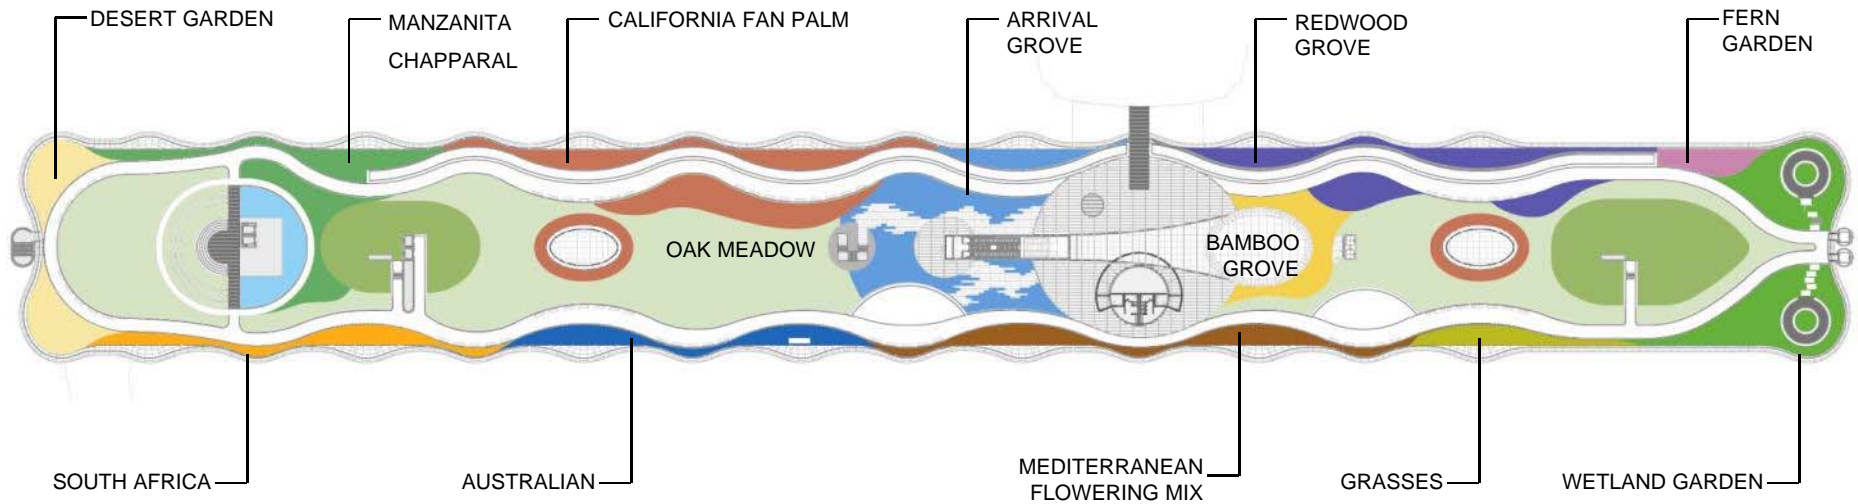

TRANSBAY TRANSIT CENTER
SAN FRANCISCO, CALIFORNIA

ROOF PARK LEVEL

VIEW FROM STREET LEVEL

GROUND LEVEL

ROOF PARK LEVEL

BUS JET FOUNTAIN AND PARK PATH

MAIN PLAZA AND FUTURE CAFE

ARRIVAL GROVE

CALIFORNIA GARDEN

SPECIALTY GARDENS

FOR HABITAT AND DISPLAY

PARK PLANTING CONCEPT

CALIFORNIA GARDEN

FEATURE GARDENS

ARRIVAL GROVE, MEADOWS AND LAWNS

MISSION SQUARE CONCEPT (2012)

GONDOLA FROM MISSION SQUARE GROVE ARRIVES AT THE REDWOOD GROVE IN THE PARK

Sign Type 1

Sign Type 2

Sign Type 3

PLANT RAIL AND INTERPRETIVE SIGNAGE TELLS THE STORY

PARK SECTION - A LAYERED PLANTING SYSTEM

PITS RECEIVE TREES

A LAYERED PLANTING SYSTEM

COVERED WITH A CONTINUOUS LAYER OF PLANTING SOIL

A LAYERED PLANTING SYSTEM

ROOT SYSTEMS CAN EXTEND HORIZONTALLY ACROSS

UNDERSTORY PLANTING

TREE PROCUREMENT AND CONTRACT GROW NURSERY