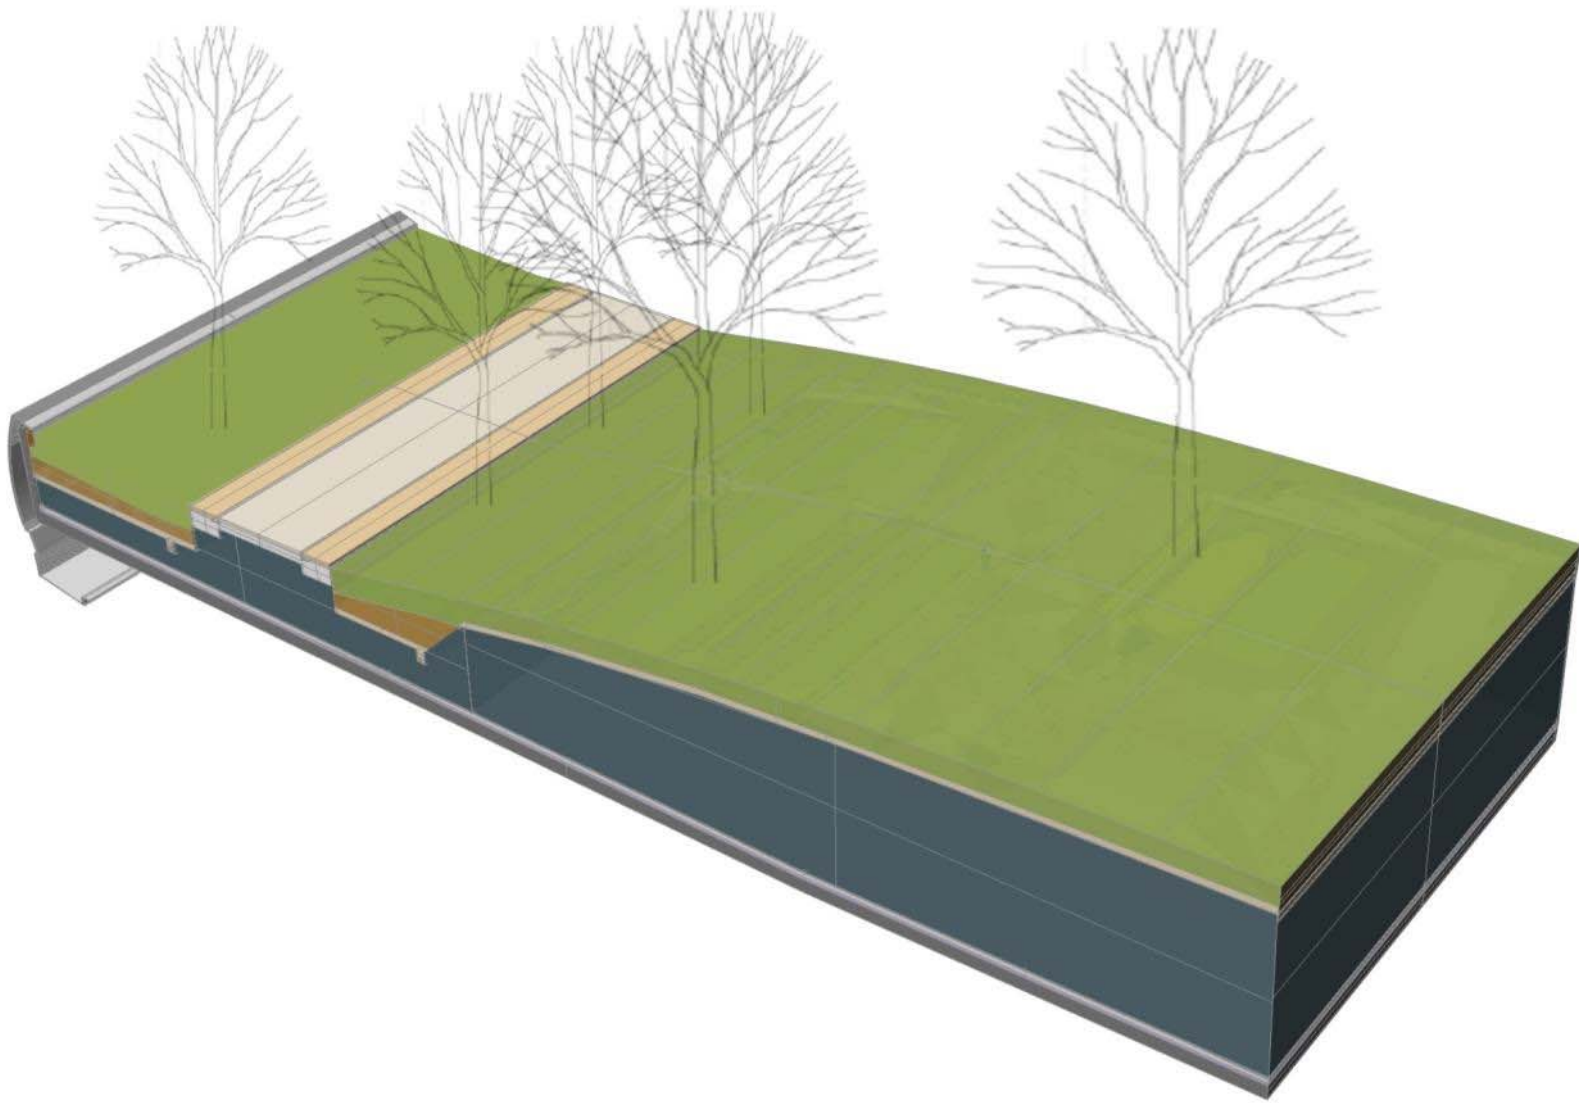

CALIFORNIA GARDEN

SPECIALTY GARDENS

FOR HABITAT AND DISPLAY

PARK PLANTING CONCEPT

CALIFORNIA GARDEN

FEATURE GARDENS

ARRIVAL GROVE, MEADOWS AND LAWNS

MISSION SQUARE CONCEPT (2012)

GONDOLA FROM MISSION SQUARE GROVE ARRIVES AT THE REDWOOD GROVE IN THE PARK

Sign Type 1

Sign Type 2

Sign Type 3

PLANT RAIL AND INTERPRETIVE SIGNAGE TELLS THE STORY

PARK SECTION - A LAYERED PLANTING SYSTEM

PITS RECEIVE TREES

A LAYERED PLANTING SYSTEM

COVERED WITH A CONTINUOUS LAYER OF PLANTING SOIL

A LAYERED PLANTING SYSTEM

ROOT SYSTEMS CAN EXTEND HORIZONTALLY ACROSS

UNDERSTORY PLANTING

TREE PROCUREMENT AND CONTRACT GROW NURSERY