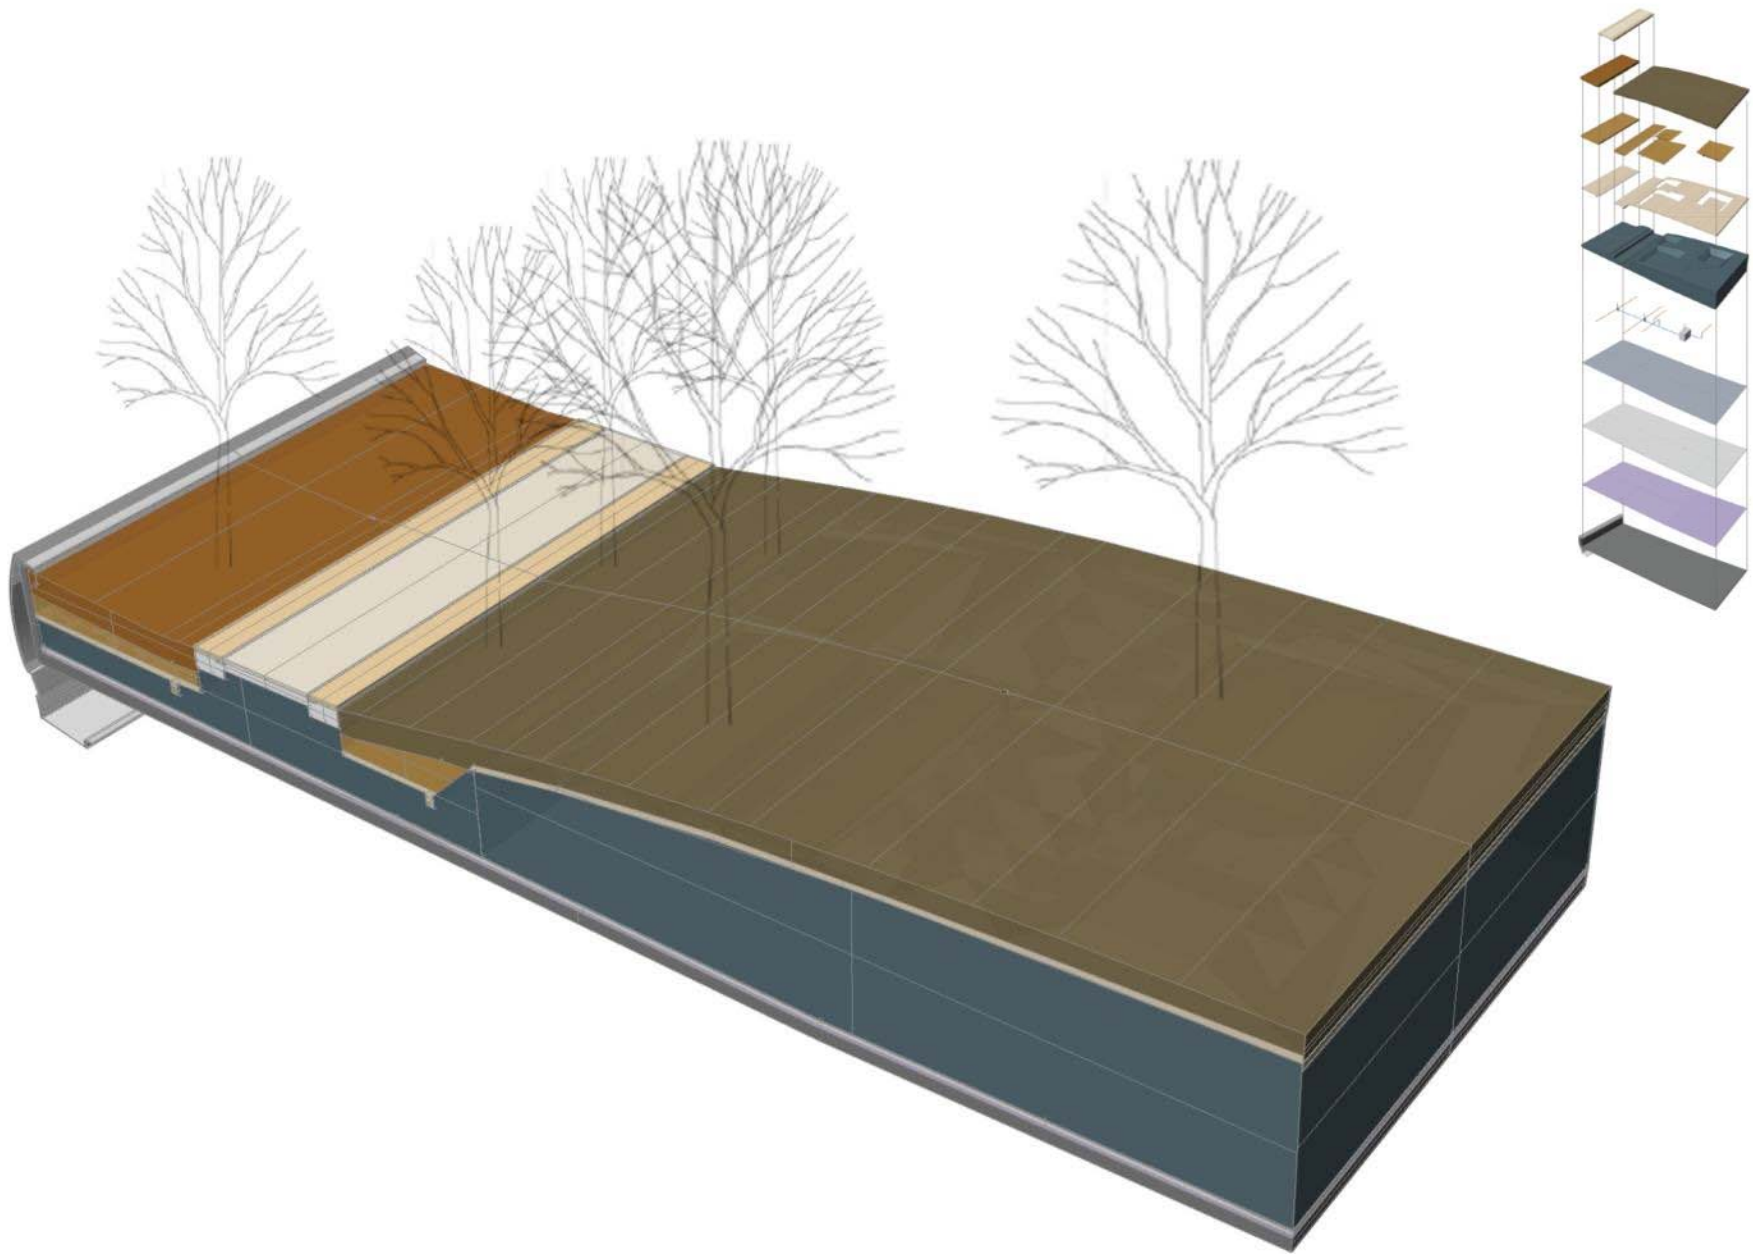

GONDOLA FROM MISSION SQUARE GROVE ARRIVES AT THE REDWOOD GROVE IN THE PARK

Sign Type 1

Sign Type 2

Sign Type 3

PLANT RAIL AND INTERPRETIVE SIGNAGE TELLS THE STORY

PARK SECTION - A LAYERED PLANTING SYSTEM

PITS RECEIVE TREES

A LAYERED PLANTING SYSTEM

COVERED WITH A CONTINUOUS LAYER OF PLANTING SOIL

A LAYERED PLANTING SYSTEM

ROOT SYSTEMS CAN EXTEND HORIZONTALLY ACROSS

UNDERSTORY PLANTING

TREE PROCUREMENT AND CONTRACT GROW NURSERY