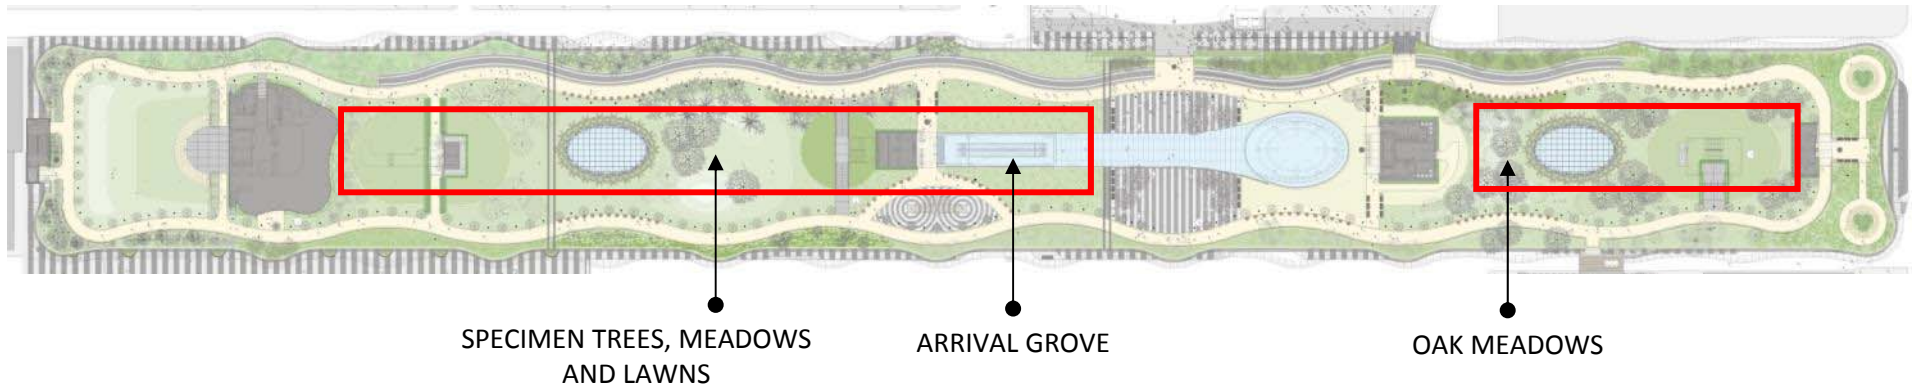

TRANSBAY TRANSIT CENTER
SAN FRANCISCO, CALIFORNIA

ROOF PARK LEVEL

VIEW FROM STREET LEVEL

GROUND LEVEL

ROOF PARK LEVEL

BUS JET FOUNTAIN AND PARK PATH

MAIN PLAZA AND FUTURE CAFE

ARRIVAL GROVE

CALIFORNIA GARDEN

SPECIALTY GARDENS

FOR HABITAT AND DISPLAY

PARK PLANTING CONCEPT

CALIFORNIA GARDEN

FEATURE GARDENS

ARRIVAL GROVE, MEADOWS AND LAWNS

MISSION SQUARE CONCEPT (2012)

GONDOLA FROM MISSION SQUARE GROVE ARRIVES AT THE REDWOOD GROVE IN THE PARK

Sign Type 1

Sign Type 2

Sign Type 3

PLANT RAIL AND INTERPRETIVE SIGNAGE TELLS THE STORY

PARK SECTION - A LAYERED PLANTING SYSTEM

PITS RECEIVE TREES