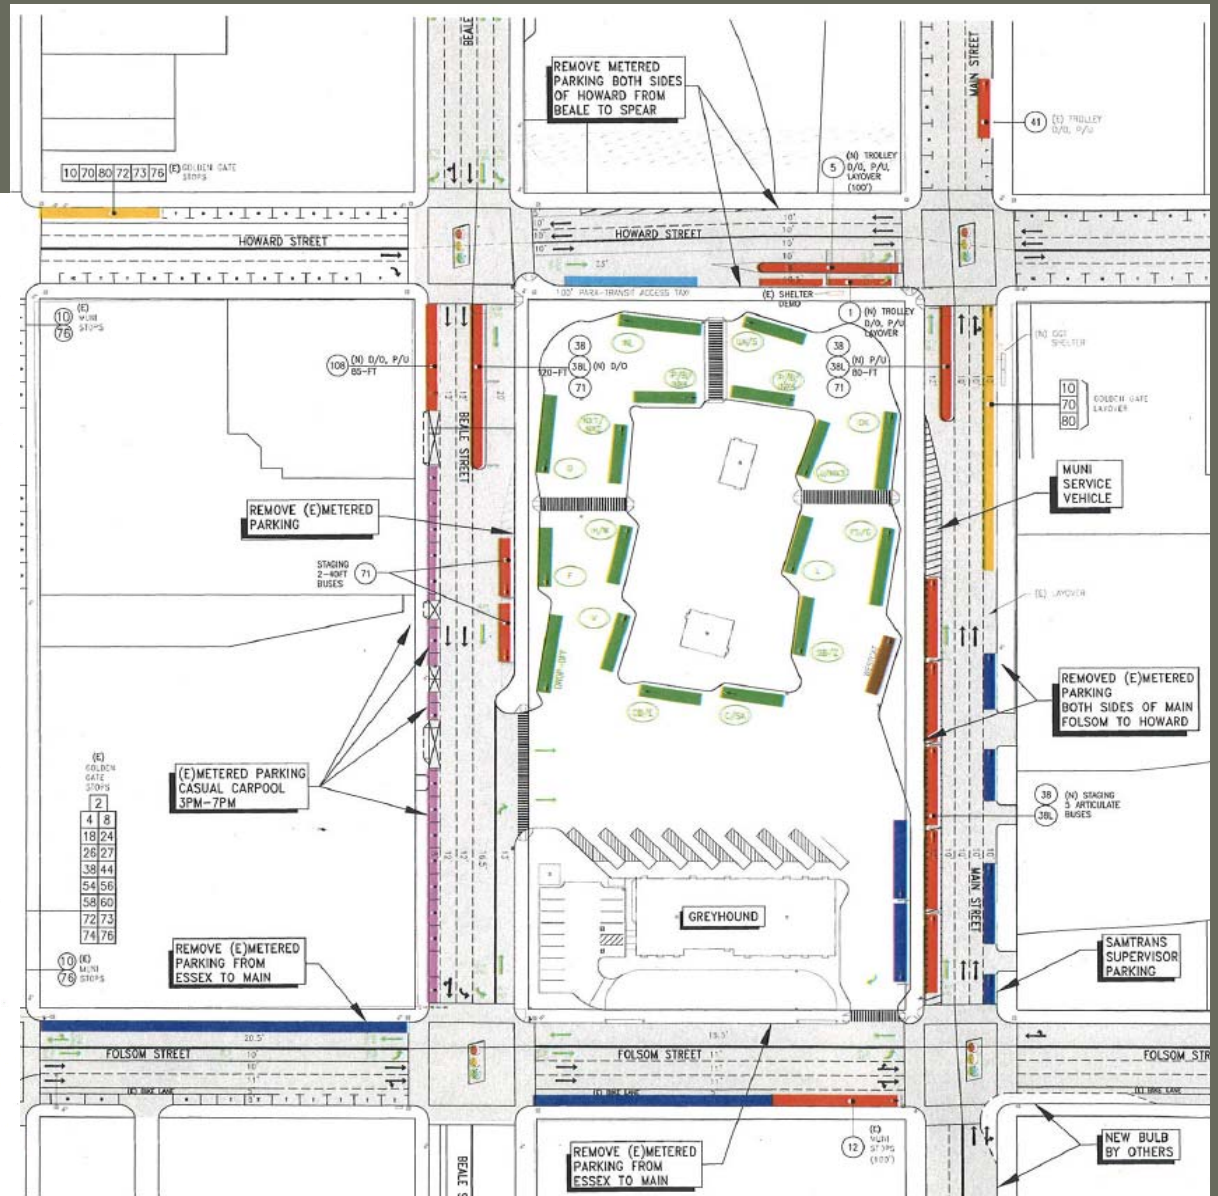

TJPA TEMPORARY TERMINAL OFF-SITE TRAFFIC CIRCULATION AND LANE CONFIGURATION

DEC 6, 2007

SCALE : 1"=50'