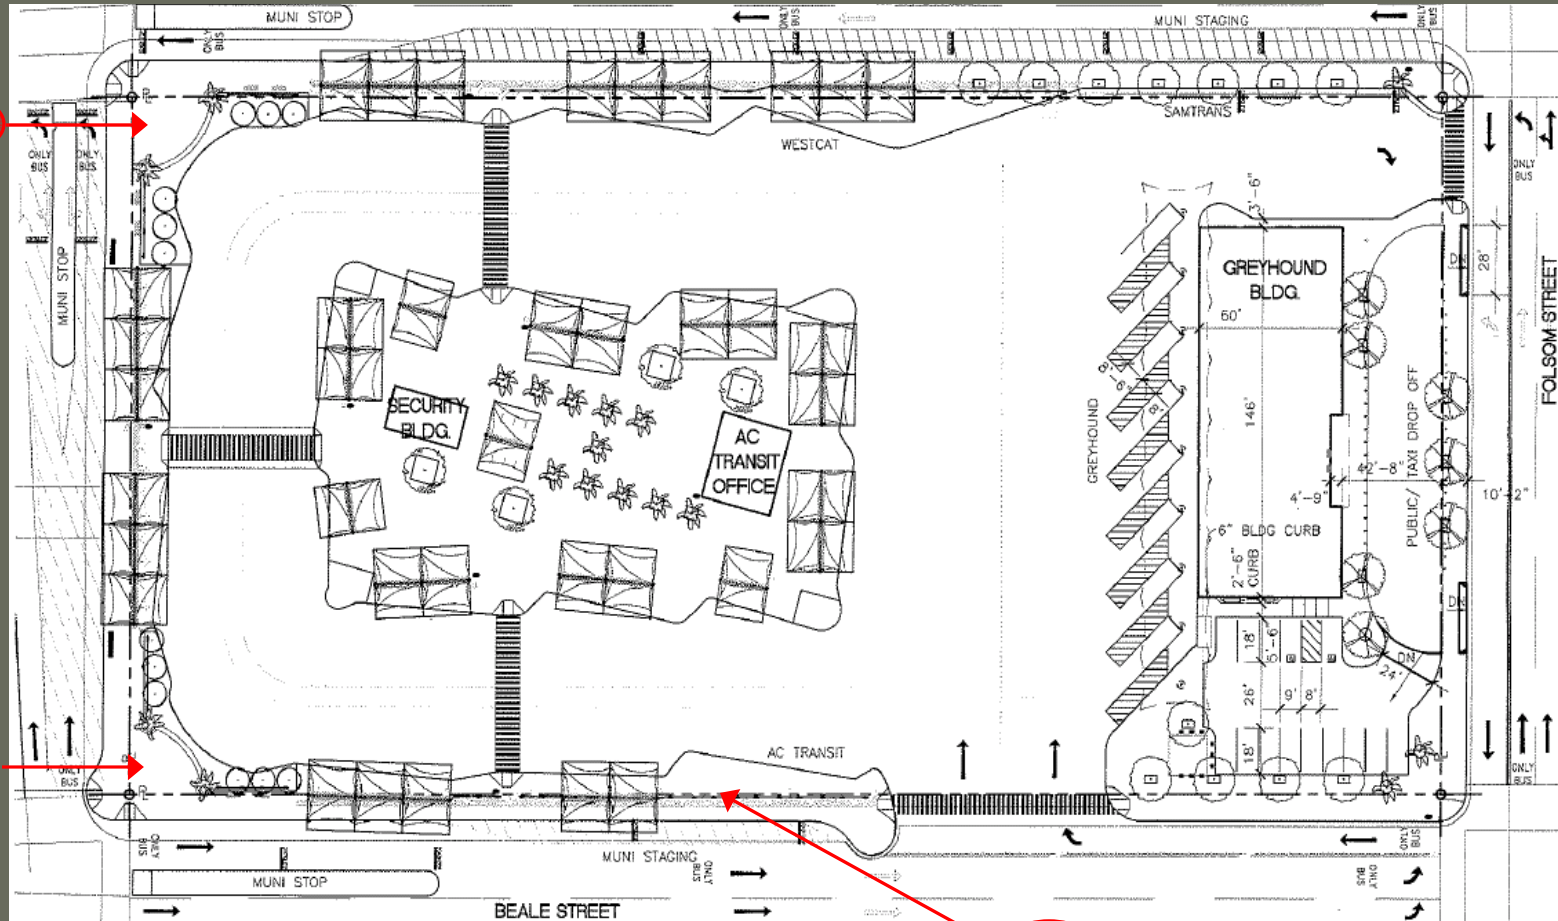

Signage & Wayfinding