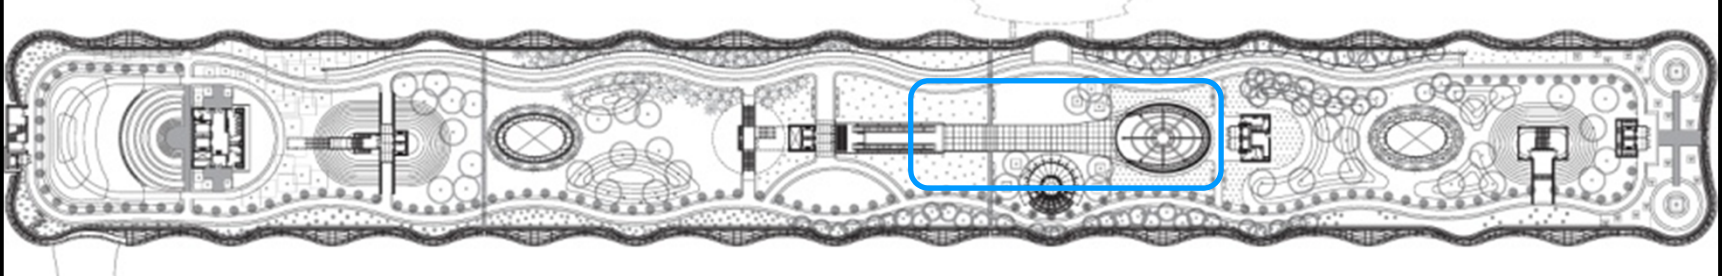

## STREET UNDERPASSES

**STREET UNDERPASSES**

**STREET UNDERPASSES**

**STREET UNDERPASSES**

SHAW ALLEY

SHAW ALLEY

SHAW ALLEY ARTWORK

BUS DECK LEVEL

**BUS WAITING AREA**

**BUS WAITING AREA**

TYPICAL SOLATUBE INSTALLATION

**BUS WAITING AREA**

BUS DECK CORE WALLS

**BUS DRIVE AISLE**

**BUS WAITING AREA ARTWORK**

ROOF PARK LIGHTING

GLASS BOX

RECESSED LINEAR DOWNLIGHT

LINEAR FIXTURE BELOW WHITE DIFFUSER

EDGE LIT GLASS

LINEAR FIXTURE BELOW WHITE DIFFUSER

GLASS BOX

GRAND HALL ELEVATOR VESTIBULE

## ELEVATOR VESTIBULE

ELEVATOR VESTIBULE

LUMINOUS GLASS FLOOR

LUMINOUS GLASS FLOOR

CAFE

CAFE

PARK RESTROOMS

RESTROOMS