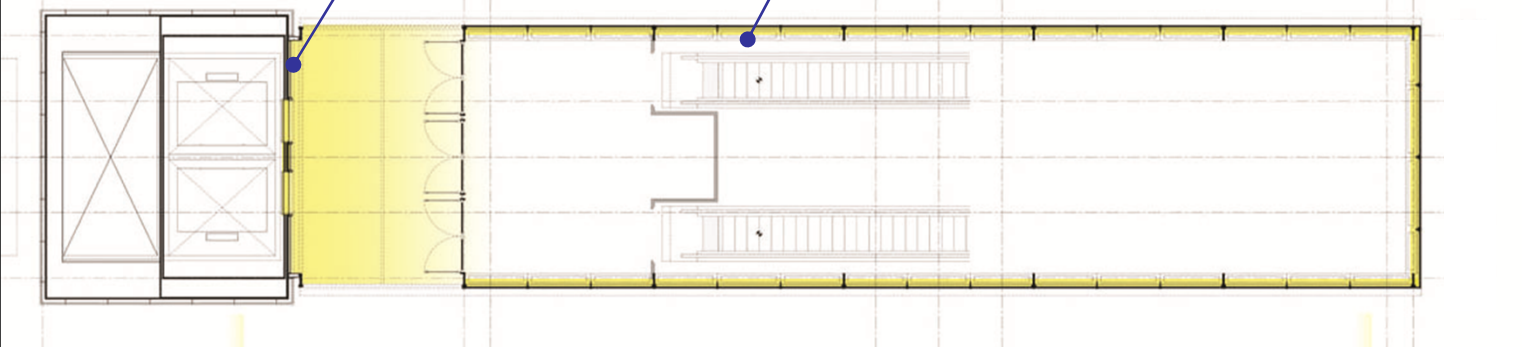

**BUS WAITING AREA**

**BUS WAITING AREA**

TYPICAL SOLATUBE INSTALLATION

**BUS WAITING AREA**

BUS DECK CORE WALLS

**BUS DRIVE AISLE**

**BUS WAITING AREA ARTWORK**

ROOF PARK LIGHTING

GLASS BOX

RECESSED LINEAR DOWNLIGHT

LINEAR FIXTURE BELOW WHITE DIFFUSER

EDGE LIT GLASS

LINEAR FIXTURE BELOW WHITE DIFFUSER

GLASS BOX

GRAND HALL ELEVATOR VESTIBULE