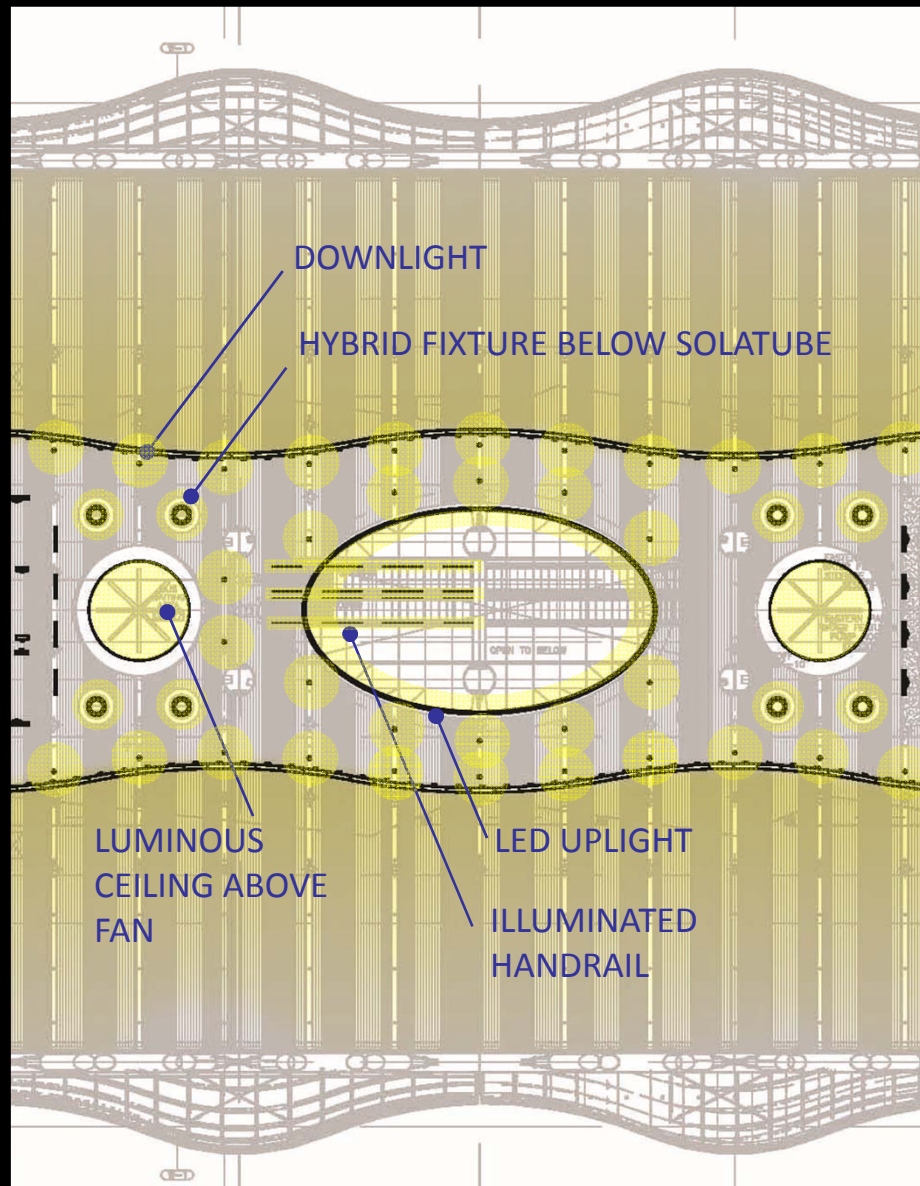

## STREET UNDERPASSES

**STREET UNDERPASSES**

**STREET UNDERPASSES**

**STREET UNDERPASSES**

SHAW ALLEY

SHAW ALLEY

SHAW ALLEY ARTWORK

BUS DECK LEVEL

**BUS WAITING AREA**

**BUS WAITING AREA**

TYPICAL SOLATUBE INSTALLATION

**BUS WAITING AREA**

BUS DECK CORE WALLS

**BUS DRIVE AISLE**

**BUS WAITING AREA ARTWORK**

ROOF PARK LIGHTING

GLASS BOX

RECESSED LINEAR DOWNLIGHT

LINEAR FIXTURE BELOW WHITE DIFFUSER

EDGE LIT GLASS

LINEAR FIXTURE BELOW WHITE DIFFUSER

GLASS BOX

GRAND HALL ELEVATOR VESTIBULE