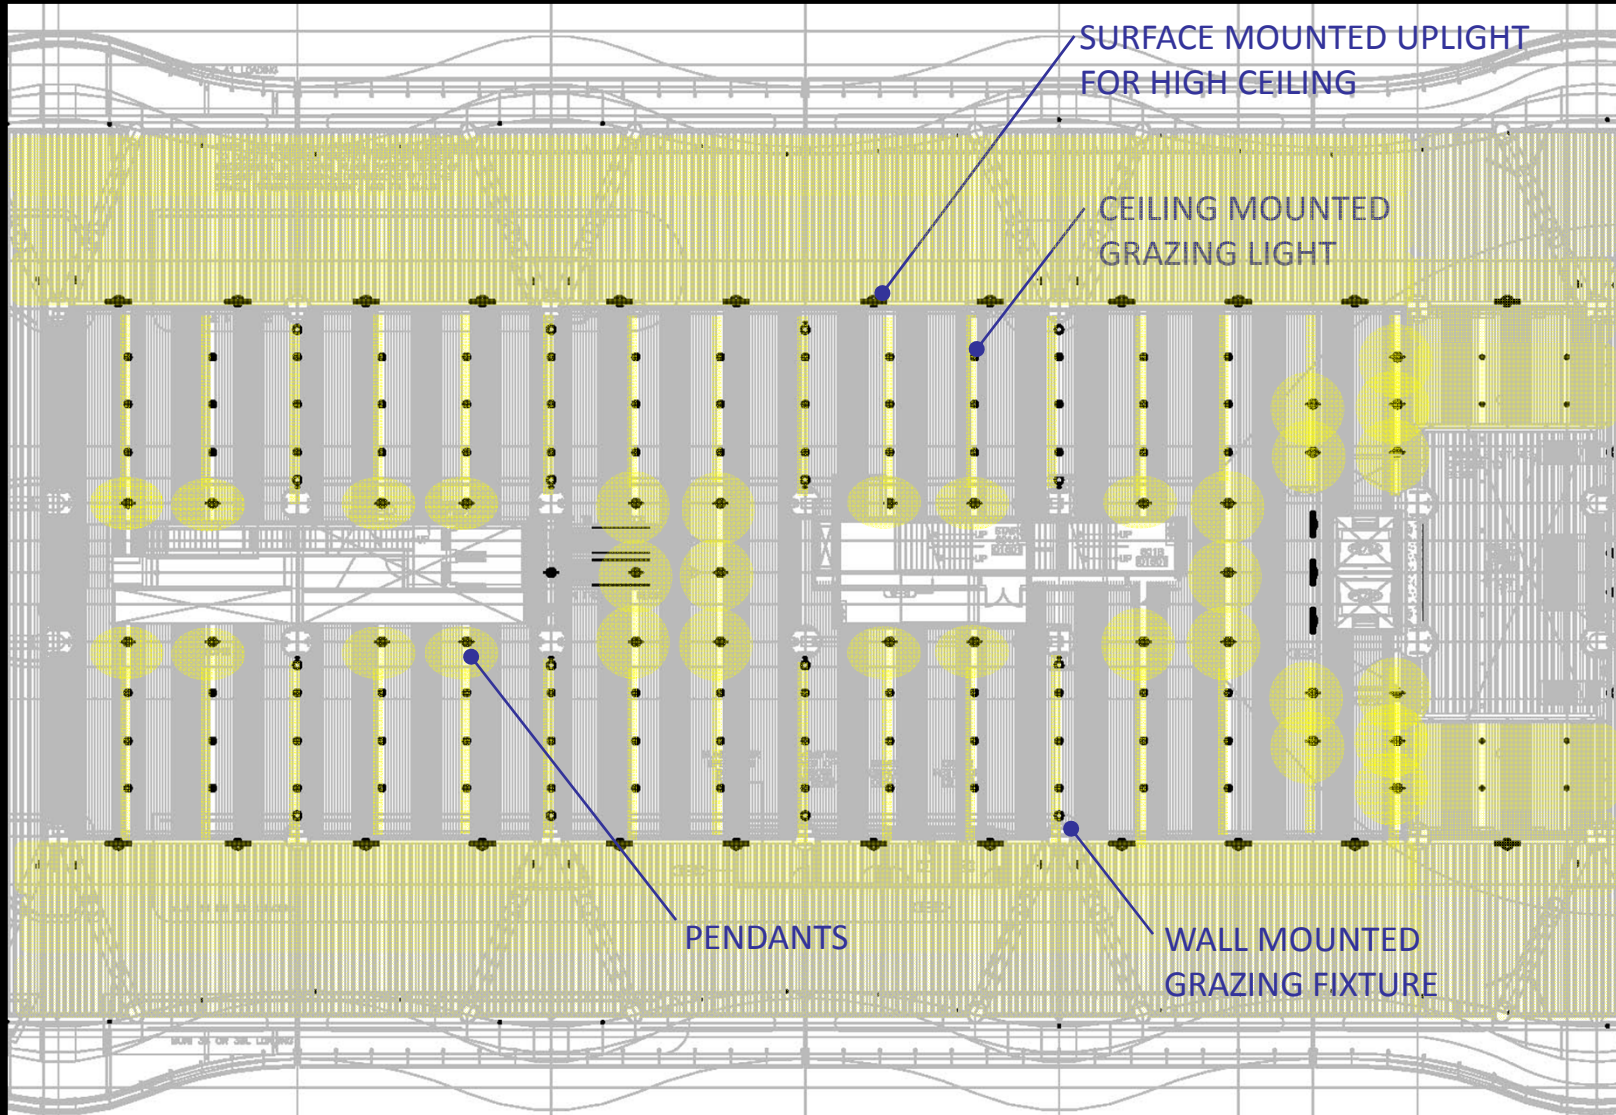

## BEALE STREET LOBBY

BEALE STREET LOBBY

MUNI BUS PLAZA

MUNI BUS PLAZA

MUNI BUS PLAZA

MUNI BUS PLAZA

STREET UNDERPASSES

## STREET UNDERPASSES

**STREET UNDERPASSES**

**STREET UNDERPASSES**

**STREET UNDERPASSES**

SHAW ALLEY

SHAW ALLEY

SHAW ALLEY ARTWORK

BUS DECK LEVEL

**BUS WAITING AREA**

**BUS WAITING AREA**

TYPICAL SOLATUBE INSTALLATION

**BUS WAITING AREA**

BUS DECK CORE WALLS

**BUS DRIVE AISLE**

**BUS WAITING AREA ARTWORK**

ROOF PARK LIGHTING