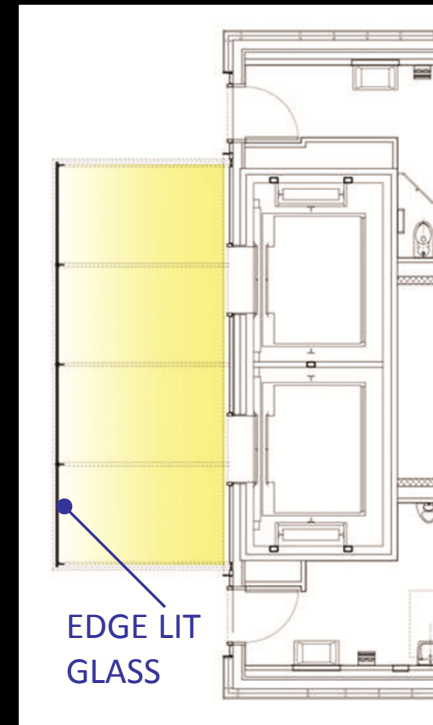

**BUS WAITING AREA**

**BUS WAITING AREA**

TYPICAL SOLATUBE INSTALLATION

**BUS WAITING AREA**

BUS DECK CORE WALLS

**BUS DRIVE AISLE**

**BUS WAITING AREA ARTWORK**

ROOF PARK LIGHTING

GLASS BOX

RECESSED LINEAR DOWNLIGHT

LINEAR FIXTURE BELOW WHITE DIFFUSER

EDGE LIT GLASS

LINEAR FIXTURE BELOW WHITE DIFFUSER

GLASS BOX

GRAND HALL ELEVATOR VESTIBULE

## ELEVATOR VESTIBULE

ELEVATOR VESTIBULE

LUMINOUS GLASS FLOOR

LUMINOUS GLASS FLOOR

CAFE

CAFE

PARK RESTROOMS

RESTROOMS