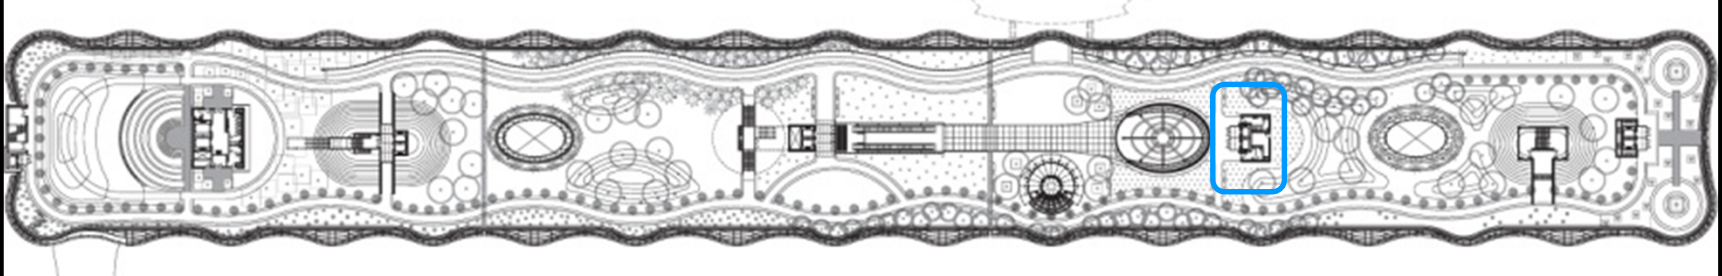

## STREET UNDERPASSES

**STREET UNDERPASSES**

**STREET UNDERPASSES**

**STREET UNDERPASSES**

SHAW ALLEY

SHAW ALLEY

SHAW ALLEY ARTWORK

BUS DECK LEVEL

**BUS WAITING AREA**

**BUS WAITING AREA**

TYPICAL SOLATUBE INSTALLATION

**BUS WAITING AREA**

BUS DECK CORE WALLS

**BUS DRIVE AISLE**

**BUS WAITING AREA ARTWORK**

ROOF PARK LIGHTING

GLASS BOX

RECESSED LINEAR DOWNLIGHT

LINEAR FIXTURE BELOW WHITE DIFFUSER

EDGE LIT GLASS

LINEAR FIXTURE BELOW WHITE DIFFUSER

GLASS BOX

GRAND HALL ELEVATOR VESTIBULE

## ELEVATOR VESTIBULE

ELEVATOR VESTIBULE

LUMINOUS GLASS FLOOR

LUMINOUS GLASS FLOOR

CAFE

CAFE

PARK RESTROOMS

RESTROOMS