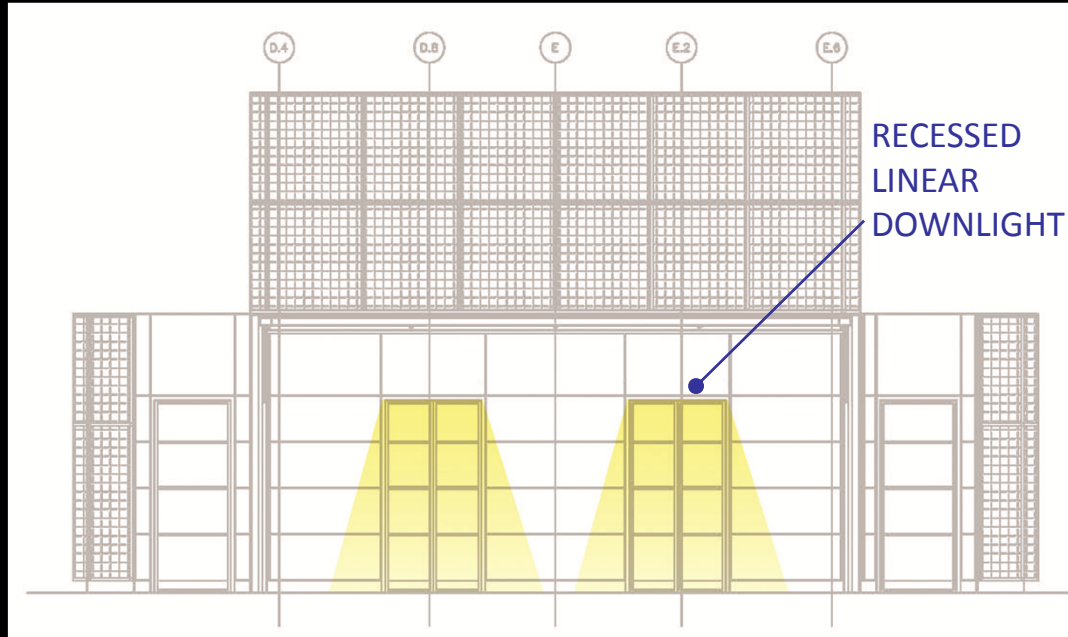

**BUS WAITING AREA**

**BUS WAITING AREA**

TYPICAL SOLATUBE INSTALLATION

**BUS WAITING AREA**

BUS DECK CORE WALLS

**BUS DRIVE AISLE**

**BUS WAITING AREA ARTWORK**

ROOF PARK LIGHTING

GLASS BOX

RECESSED LINEAR DOWNLIGHT

LINEAR FIXTURE BELOW WHITE DIFFUSER

EDGE LIT GLASS

LINEAR FIXTURE BELOW WHITE DIFFUSER

GLASS BOX

GRAND HALL ELEVATOR VESTIBULE