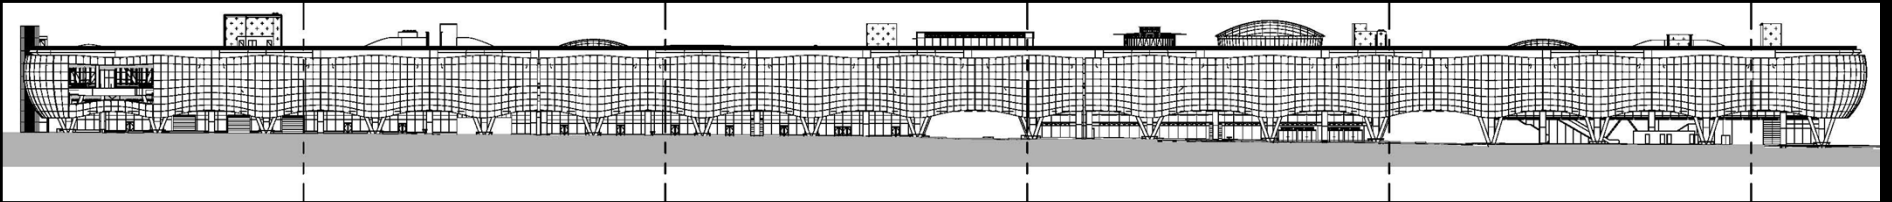

AWNING & PEDESTRIAN LIGHTING