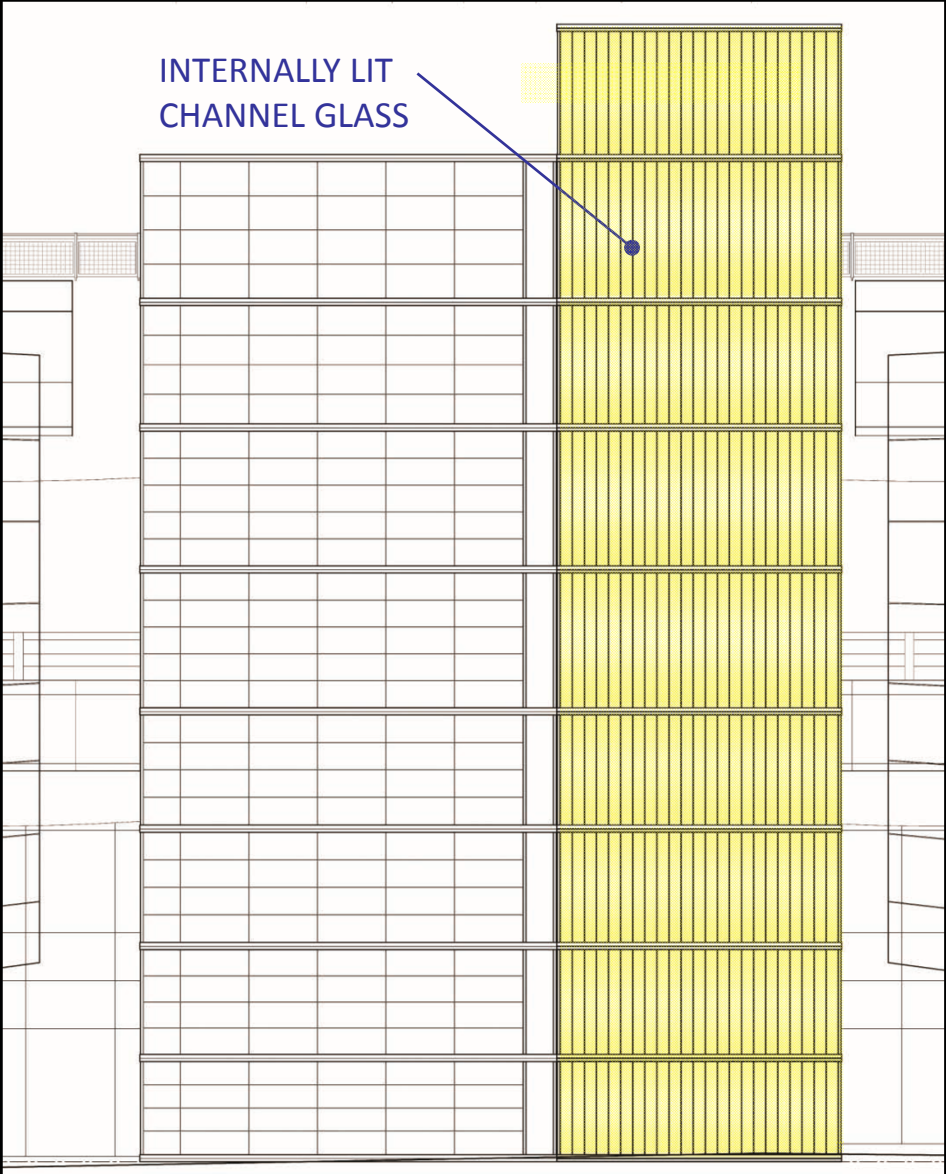

**BUS WAITING AREA**

**BUS WAITING AREA**

TYPICAL SOLATUBE INSTALLATION

**BUS WAITING AREA**

BUS DECK CORE WALLS

**BUS DRIVE AISLE**

**BUS WAITING AREA ARTWORK**

ROOF PARK LIGHTING

GLASS BOX

RECESSED LINEAR DOWNLIGHT

LINEAR FIXTURE BELOW WHITE DIFFUSER

EDGE LIT GLASS

LINEAR FIXTURE BELOW WHITE DIFFUSER

GLASS BOX

GRAND HALL ELEVATOR VESTIBULE

## ELEVATOR VESTIBULE

ELEVATOR VESTIBULE

LUMINOUS GLASS FLOOR

LUMINOUS GLASS FLOOR

CAFE

CAFE

PARK RESTROOMS

RESTROOMS

WEST ELEVATOR TOWER

INTERNALLY LIT  
CHANNEL GLASS

WEST ELEVATOR TOWER

**WEST ELEVATOR TOWER**

**BACK LIT CHANNEL GLASS EXAMPLES**

**PARK LANDSCAPE LIGHTING**