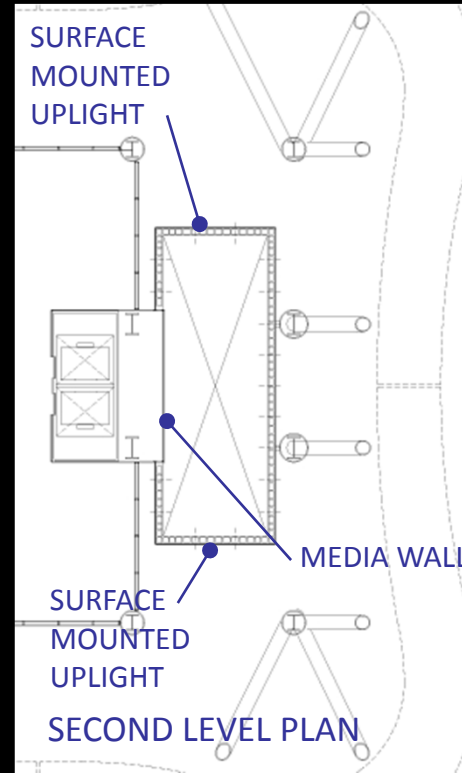

BEALE STREET LOBBY

BEALE STREET LOBBY