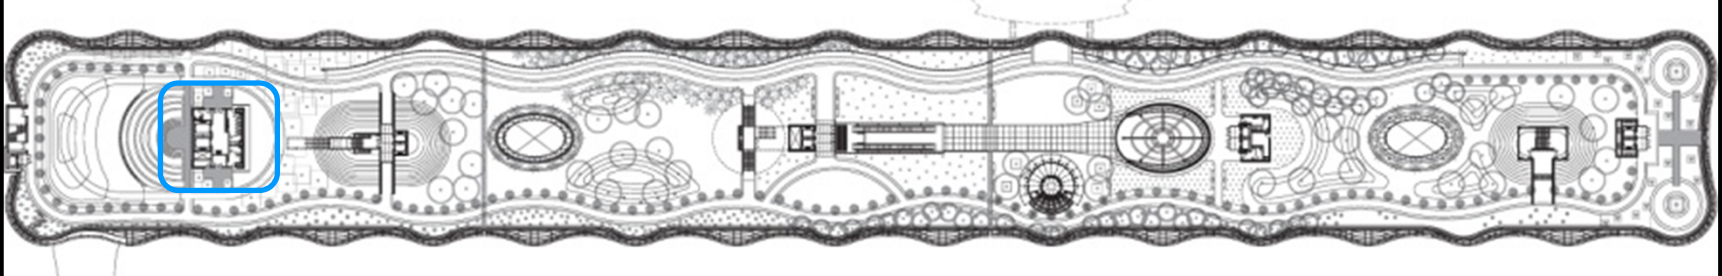

**BUS WAITING AREA**

**BUS WAITING AREA**

TYPICAL SOLATUBE INSTALLATION

**BUS WAITING AREA**

BUS DECK CORE WALLS

**BUS DRIVE AISLE**

**BUS WAITING AREA ARTWORK**

ROOF PARK LIGHTING

GLASS BOX

RECESSED LINEAR DOWNLIGHT

LINEAR FIXTURE BELOW WHITE DIFFUSER

EDGE LIT GLASS

LINEAR FIXTURE BELOW WHITE DIFFUSER

GLASS BOX

GRAND HALL ELEVATOR VESTIBULE

## ELEVATOR VESTIBULE

ELEVATOR VESTIBULE

LUMINOUS GLASS FLOOR

LUMINOUS GLASS FLOOR

CAFE

CAFE

PARK RESTROOMS

RESTROOMS

WEST ELEVATOR TOWER

INTERNALLY LIT  
CHANNEL GLASS

WEST ELEVATOR TOWER

**WEST ELEVATOR TOWER**

**BACK LIT CHANNEL GLASS EXAMPLES**

**PARK LANDSCAPE LIGHTING**