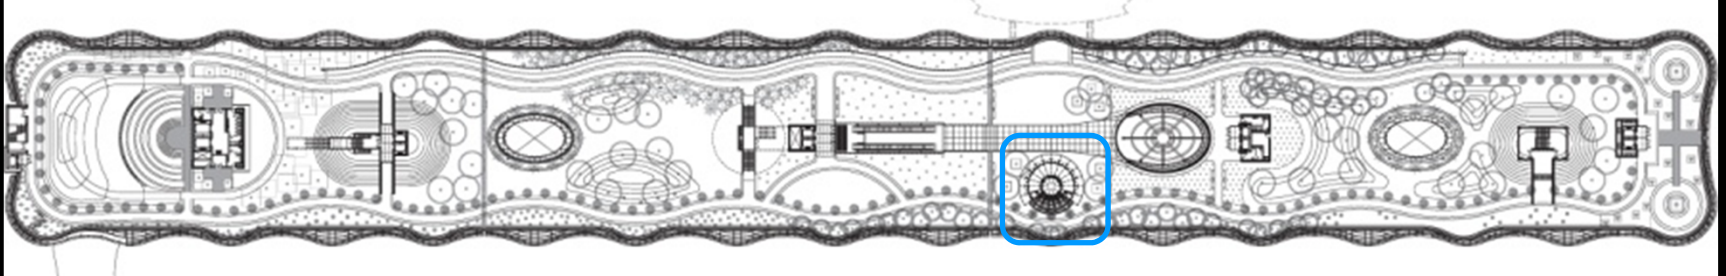

**BUS WAITING AREA**

**BUS WAITING AREA**

TYPICAL SOLATUBE INSTALLATION

**BUS WAITING AREA**

BUS DECK CORE WALLS

**BUS DRIVE AISLE**

**BUS WAITING AREA ARTWORK**

ROOF PARK LIGHTING

GLASS BOX

RECESSED LINEAR DOWNLIGHT

LINEAR FIXTURE BELOW WHITE DIFFUSER

EDGE LIT GLASS

LINEAR FIXTURE BELOW WHITE DIFFUSER

GLASS BOX

GRAND HALL ELEVATOR VESTIBULE

## ELEVATOR VESTIBULE

ELEVATOR VESTIBULE

LUMINOUS GLASS FLOOR

LUMINOUS GLASS FLOOR

CAFE

CAFE

PARK RESTROOMS

RESTROOMS

WEST ELEVATOR TOWER

INTERNALLY LIT  
CHANNEL GLASS

WEST ELEVATOR TOWER

**WEST ELEVATOR TOWER**

**BACK LIT CHANNEL GLASS EXAMPLES**

**PARK LANDSCAPE LIGHTING**