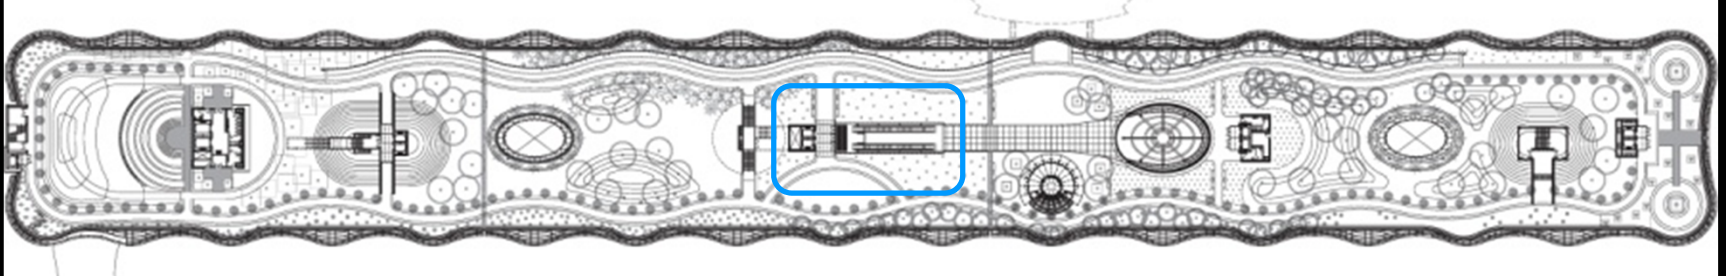

## STREET UNDERPASSES

**STREET UNDERPASSES**

**STREET UNDERPASSES**

**STREET UNDERPASSES**

SHAW ALLEY

SHAW ALLEY

SHAW ALLEY ARTWORK

BUS DECK LEVEL

**BUS WAITING AREA**

**BUS WAITING AREA**

TYPICAL SOLATUBE INSTALLATION

**BUS WAITING AREA**

BUS DECK CORE WALLS

**BUS DRIVE AISLE**

**BUS WAITING AREA ARTWORK**

ROOF PARK LIGHTING

GLASS BOX

RECESSED LINEAR DOWNLIGHT

LINEAR FIXTURE BELOW WHITE DIFFUSER

EDGE LIT GLASS

LINEAR FIXTURE BELOW WHITE DIFFUSER

GLASS BOX

GRAND HALL ELEVATOR VESTIBULE