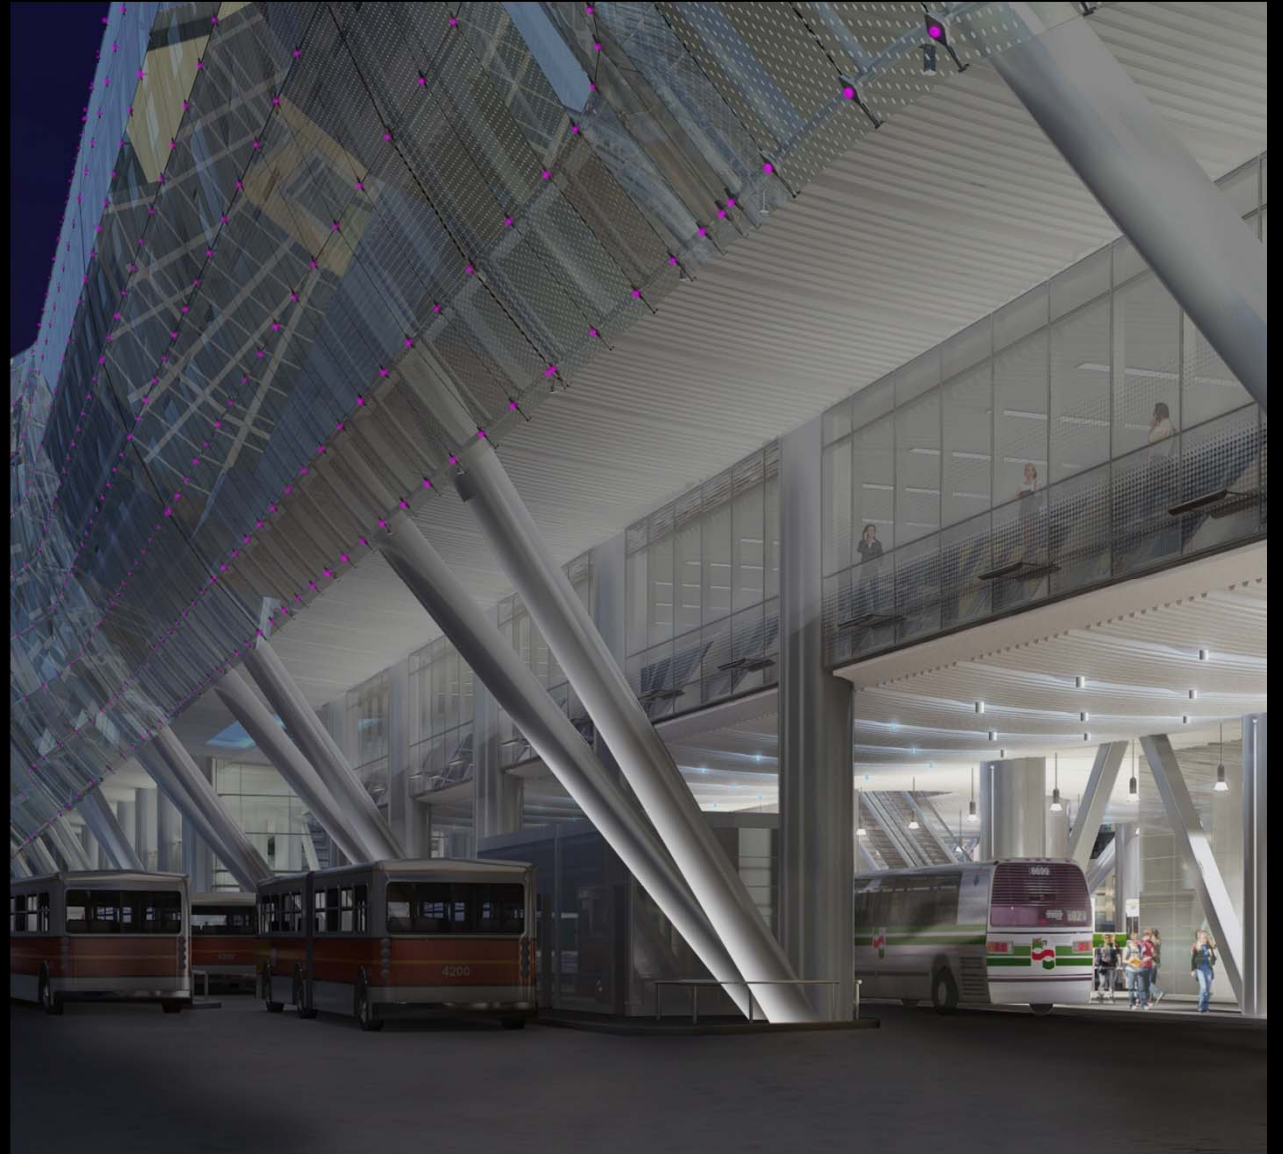

# GRAND HALL

**ILLUMINATED HANDRAIL**

BEALE STREET LOBBY

## BEALE STREET LOBBY

BEALE STREET LOBBY

MUNI BUS PLAZA

MUNI BUS PLAZA

MUNI BUS PLAZA

MUNI BUS PLAZA

STREET UNDERPASSES

**BUS WAITING AREA**

**BUS WAITING AREA**

TYPICAL SOLATUBE INSTALLATION

**BUS WAITING AREA**

BUS DECK CORE WALLS

**BUS DRIVE AISLE**

**BUS WAITING AREA ARTWORK**

ROOF PARK LIGHTING