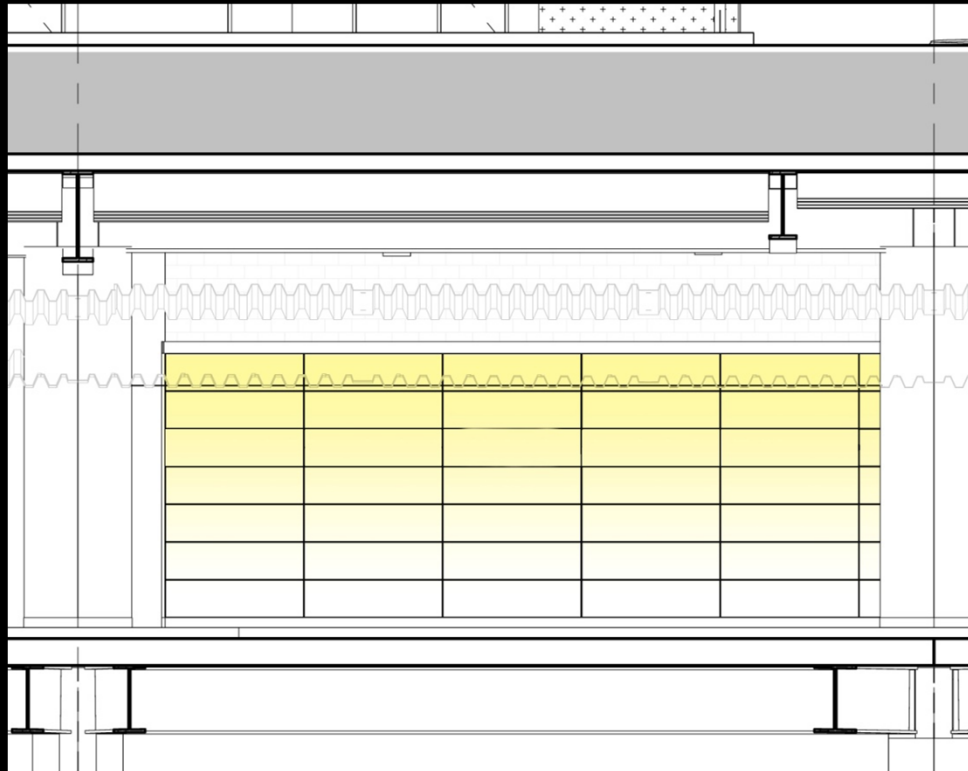

## STREET UNDERPASSES

**STREET UNDERPASSES**

**STREET UNDERPASSES**

**STREET UNDERPASSES**

SHAW ALLEY

SHAW ALLEY

SHAW ALLEY ARTWORK

BUS DECK LEVEL

**BUS WAITING AREA**

**BUS WAITING AREA**

TYPICAL SOLATUBE INSTALLATION

**BUS WAITING AREA**

BUS DECK CORE WALLS

**BUS DRIVE AISLE**

**BUS WAITING AREA ARTWORK**

ROOF PARK LIGHTING

GLASS BOX

RECESSED LINEAR DOWNLIGHT

LINEAR FIXTURE BELOW WHITE DIFFUSER

EDGE LIT GLASS

LINEAR FIXTURE BELOW WHITE DIFFUSER

GLASS BOX

GRAND HALL ELEVATOR VESTIBULE