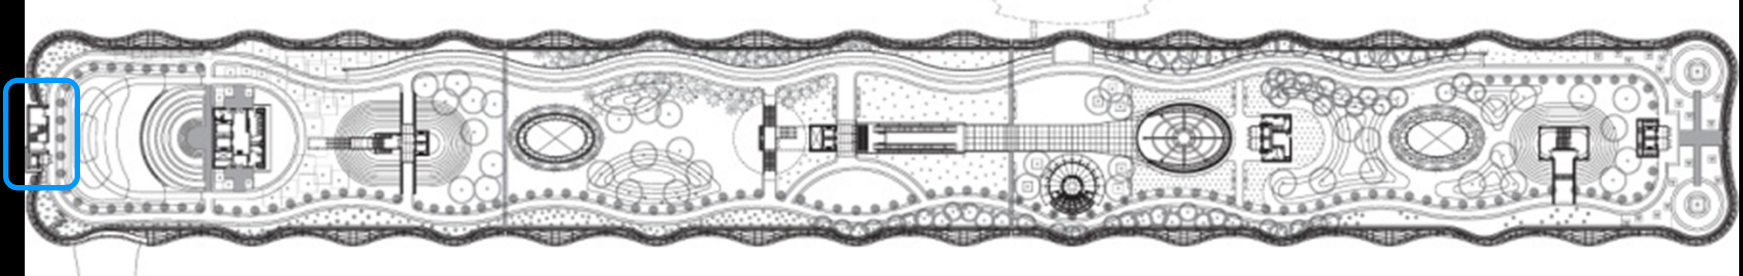

**BUS WAITING AREA**

**BUS WAITING AREA**

TYPICAL SOLATUBE INSTALLATION

**BUS WAITING AREA**

BUS DECK CORE WALLS

**BUS DRIVE AISLE**

**BUS WAITING AREA ARTWORK**

ROOF PARK LIGHTING

GLASS BOX

RECESSED LINEAR DOWNLIGHT

LINEAR FIXTURE BELOW WHITE DIFFUSER

EDGE LIT GLASS

LINEAR FIXTURE BELOW WHITE DIFFUSER

GLASS BOX

GRAND HALL ELEVATOR VESTIBULE

## ELEVATOR VESTIBULE

ELEVATOR VESTIBULE

LUMINOUS GLASS FLOOR

LUMINOUS GLASS FLOOR

CAFE

CAFE

PARK RESTROOMS

RESTROOMS

WEST ELEVATOR TOWER

INTERNALLY LIT  
CHANNEL GLASS

WEST ELEVATOR TOWER

**WEST ELEVATOR TOWER**

**BACK LIT CHANNEL GLASS EXAMPLES**

**PARK LANDSCAPE LIGHTING**