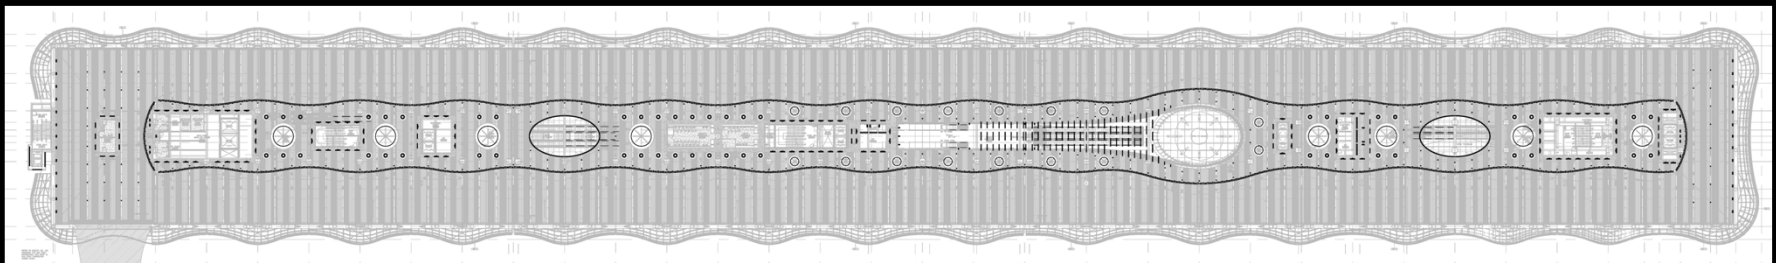

## BEALE STREET LOBBY

BEALE STREET LOBBY

MUNI BUS PLAZA

MUNI BUS PLAZA

MUNI BUS PLAZA

MUNI BUS PLAZA

STREET UNDERPASSES

## STREET UNDERPASSES

**STREET UNDERPASSES**

**STREET UNDERPASSES**

**STREET UNDERPASSES**

SHAW ALLEY

SHAW ALLEY

SHAW ALLEY ARTWORK

BUS DECK LEVEL

**BUS WAITING AREA**

**BUS WAITING AREA**

TYPICAL SOLATUBE INSTALLATION

**BUS WAITING AREA**

BUS DECK CORE WALLS

**BUS DRIVE AISLE**

**BUS WAITING AREA ARTWORK**

ROOF PARK LIGHTING