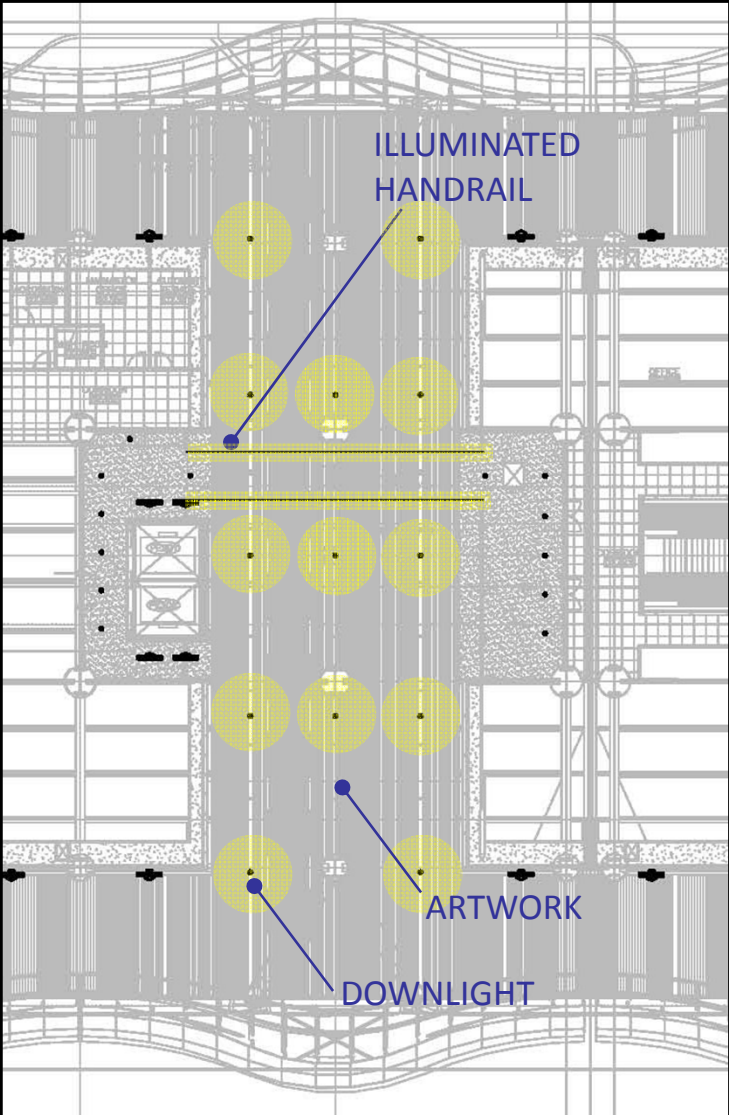

## STREET UNDERPASSES

**STREET UNDERPASSES**

**STREET UNDERPASSES**

**STREET UNDERPASSES**

SHAW ALLEY

SHAW ALLEY

SHAW ALLEY ARTWORK

BUS DECK LEVEL

**BUS WAITING AREA**

**BUS WAITING AREA**

TYPICAL SOLATUBE INSTALLATION

**BUS WAITING AREA**

BUS DECK CORE WALLS

**BUS DRIVE AISLE**

**BUS WAITING AREA ARTWORK**

ROOF PARK LIGHTING

GLASS BOX

RECESSED LINEAR DOWNLIGHT

LINEAR FIXTURE BELOW WHITE DIFFUSER

EDGE LIT GLASS

LINEAR FIXTURE BELOW WHITE DIFFUSER

GLASS BOX

GRAND HALL ELEVATOR VESTIBULE