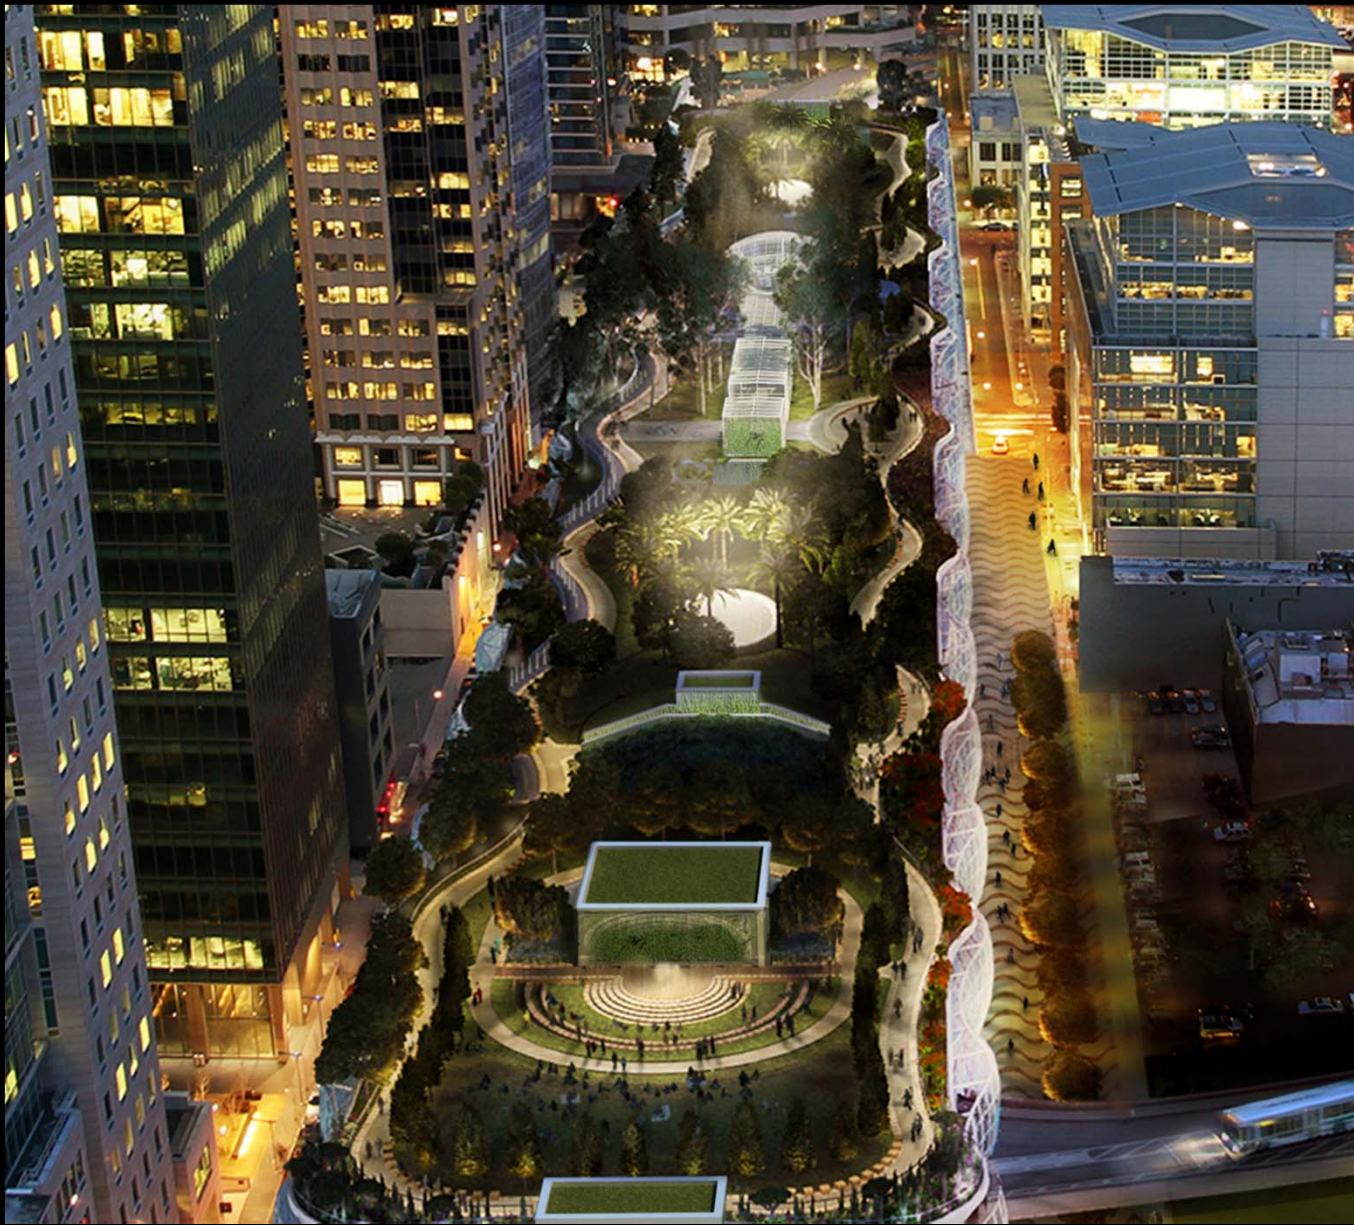

WEST ELEVATOR TOWER

INTERNALLY LIT  
CHANNEL GLASS

WEST ELEVATOR TOWER

**WEST ELEVATOR TOWER**

**BACK LIT CHANNEL GLASS EXAMPLES**

**PARK LANDSCAPE LIGHTING**