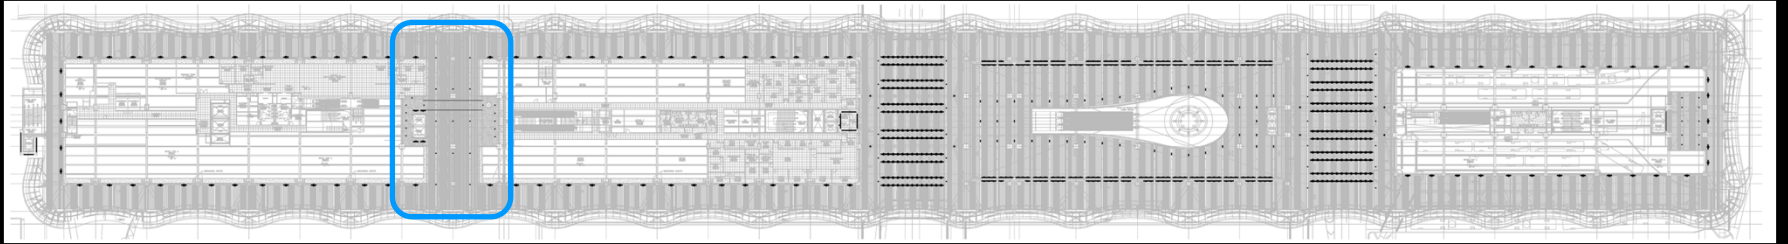

## BEALE STREET LOBBY

BEALE STREET LOBBY

MUNI BUS PLAZA

MUNI BUS PLAZA

MUNI BUS PLAZA

MUNI BUS PLAZA

STREET UNDERPASSES

## STREET UNDERPASSES

**STREET UNDERPASSES**

**STREET UNDERPASSES**

**STREET UNDERPASSES**

SHAW ALLEY

SHAW ALLEY

SHAW ALLEY ARTWORK

BUS DECK LEVEL

**BUS WAITING AREA**

**BUS WAITING AREA**

TYPICAL SOLATUBE INSTALLATION

**BUS WAITING AREA**

BUS DECK CORE WALLS

**BUS DRIVE AISLE**

**BUS WAITING AREA ARTWORK**

ROOF PARK LIGHTING